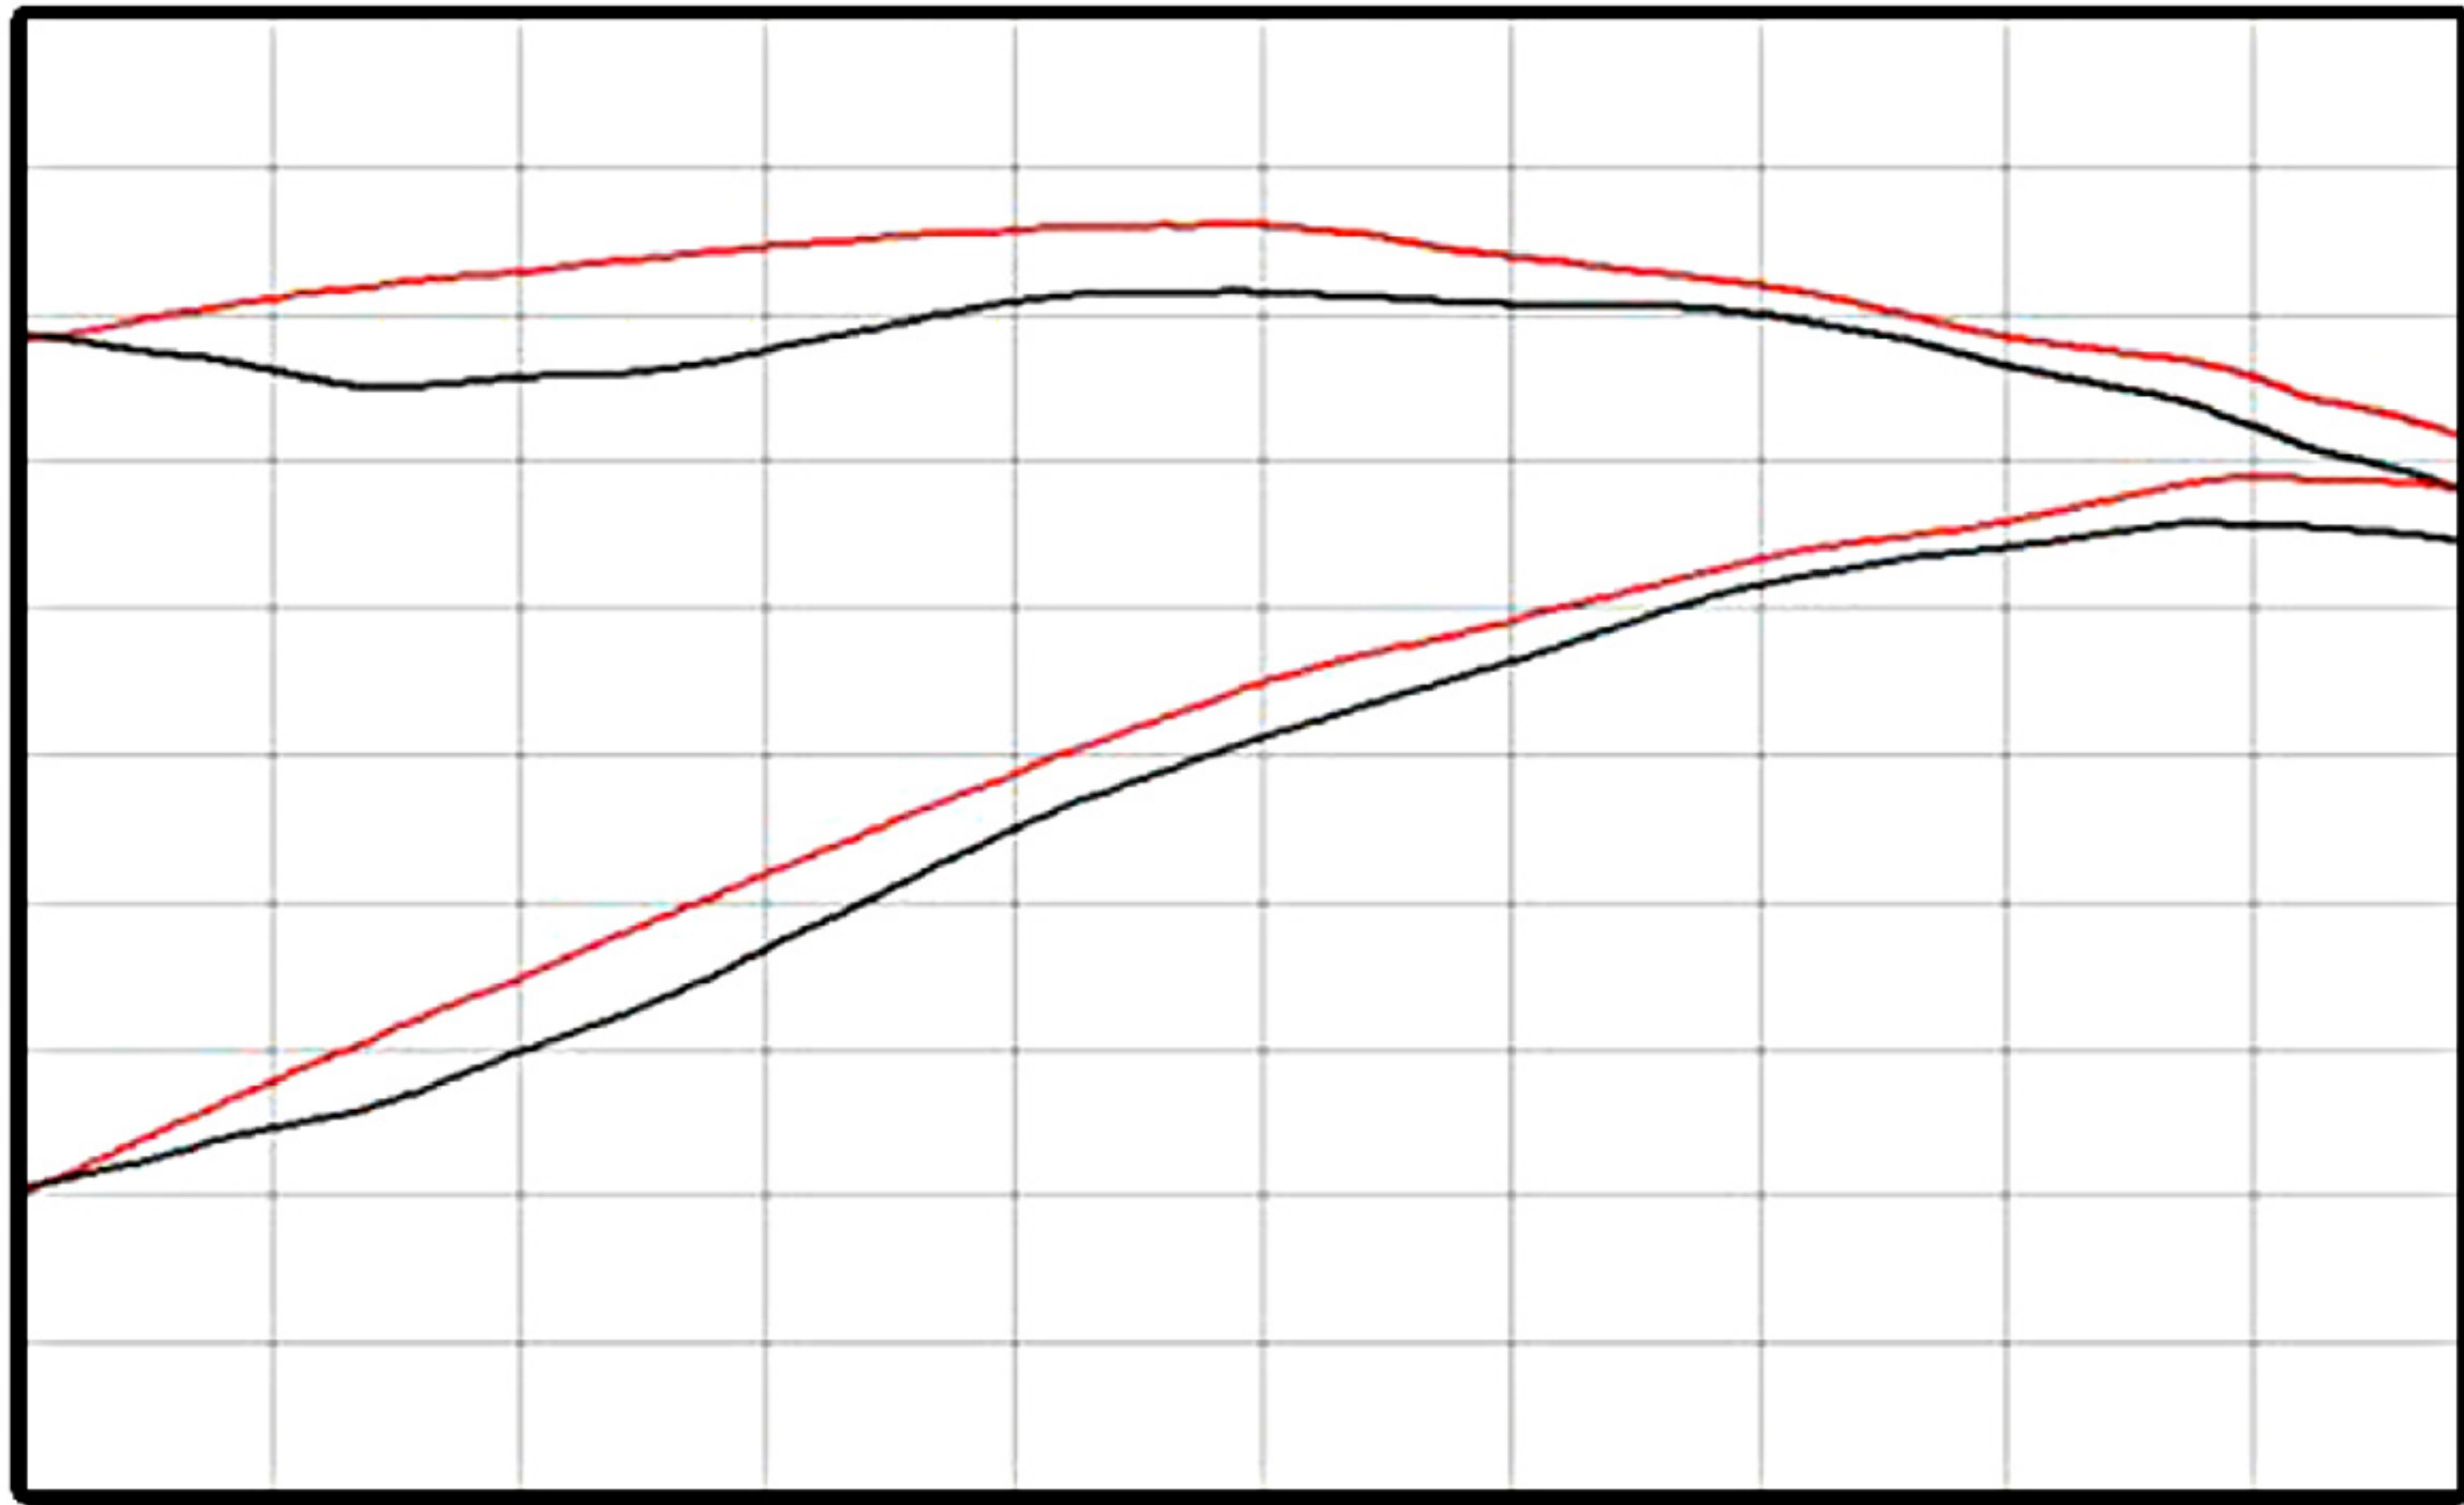

HORSE POWER

TORQUE

350
330
310
290
270
250
230
210
190
170
150

350
330
310
290
270
250
230
210
190
170
150

3250 3445 3640 3835 4030 4225 4420 4615 4810 5005 5200

ENGINE RPM

Learn everything you need about aFe products on our website.