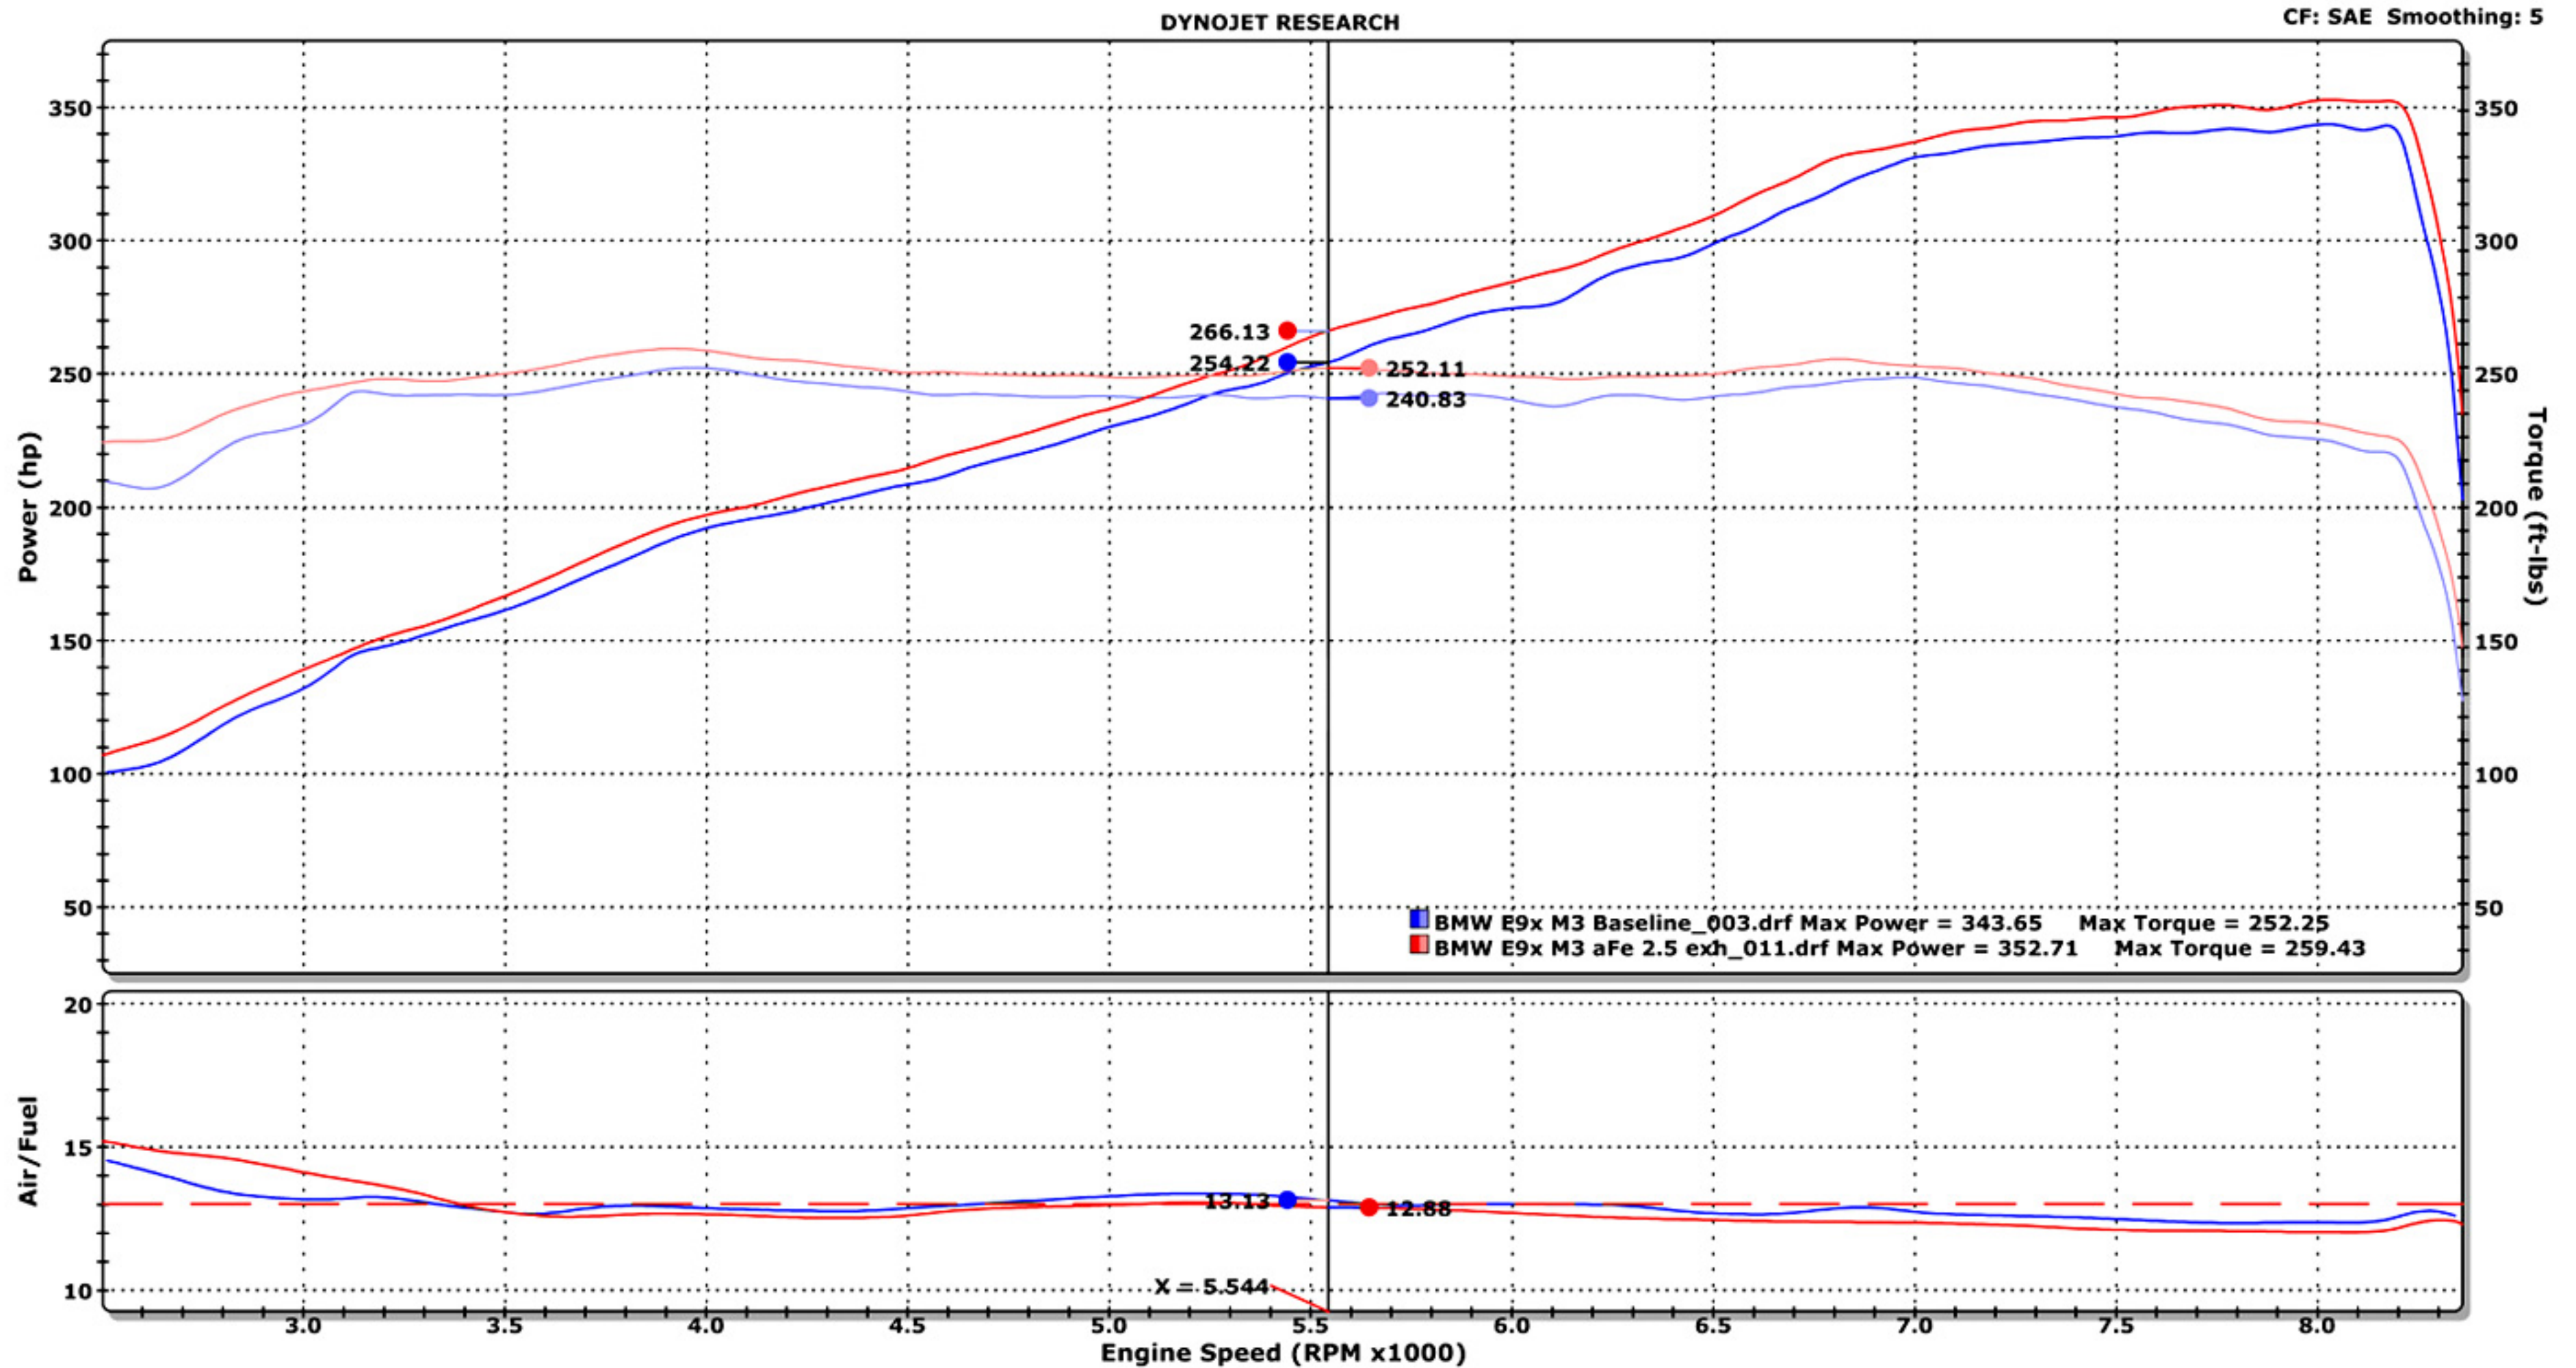

# ENGINEERED ADRENALINE

■ BMW E9x M3 Baseline\_003.drf - 11/13/2012 10:27:06 AM Run Type: RO Run Conditions: 74.89 °F, 29.13 in-Hg, Humidity: 8%, SAE: 1.00  
 BMW E9x M3 Baseline  
 Max Power = 343.65 Max Torque = 252.25  
 4th Gear

■ BMW E9x M3 aFe 2.5 exh\_011.drf - 11/13/2012 9:42:08 AM Run Type: RO Run Conditions: 70.91 °F, 29.13 in-Hg, Humidity: 12%, SAE: 1.00  
 BMW E9x M3 aFe 2.5" Exh  
 Max Power = 352.71 Max Torque = 259.43  
 4th Gear