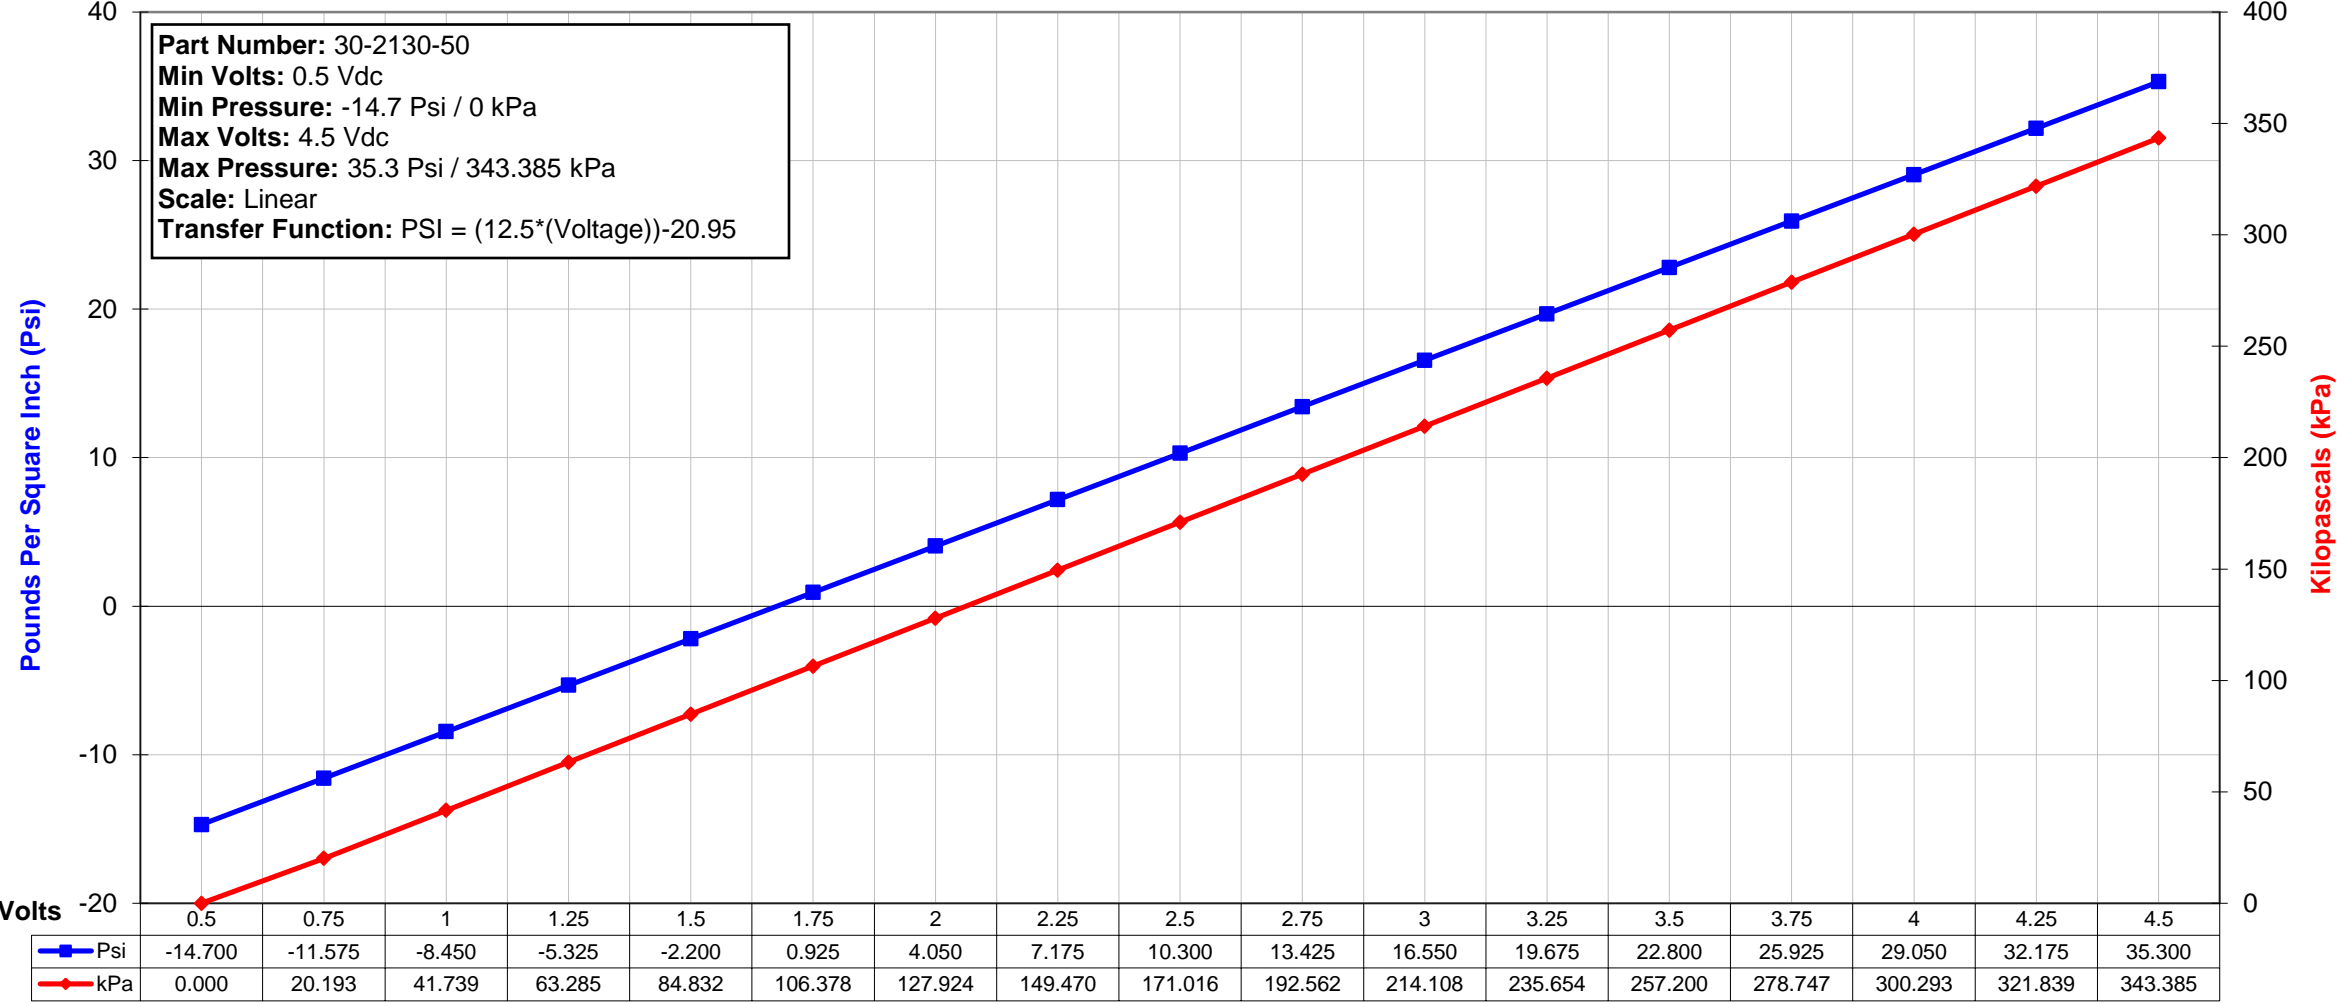

30-2130-50 Voltage Output

■ Psi ◆ kPa

Looking for dependable performance fuel system parts? [Rely on AEM for quality and long-lasting products.](#)