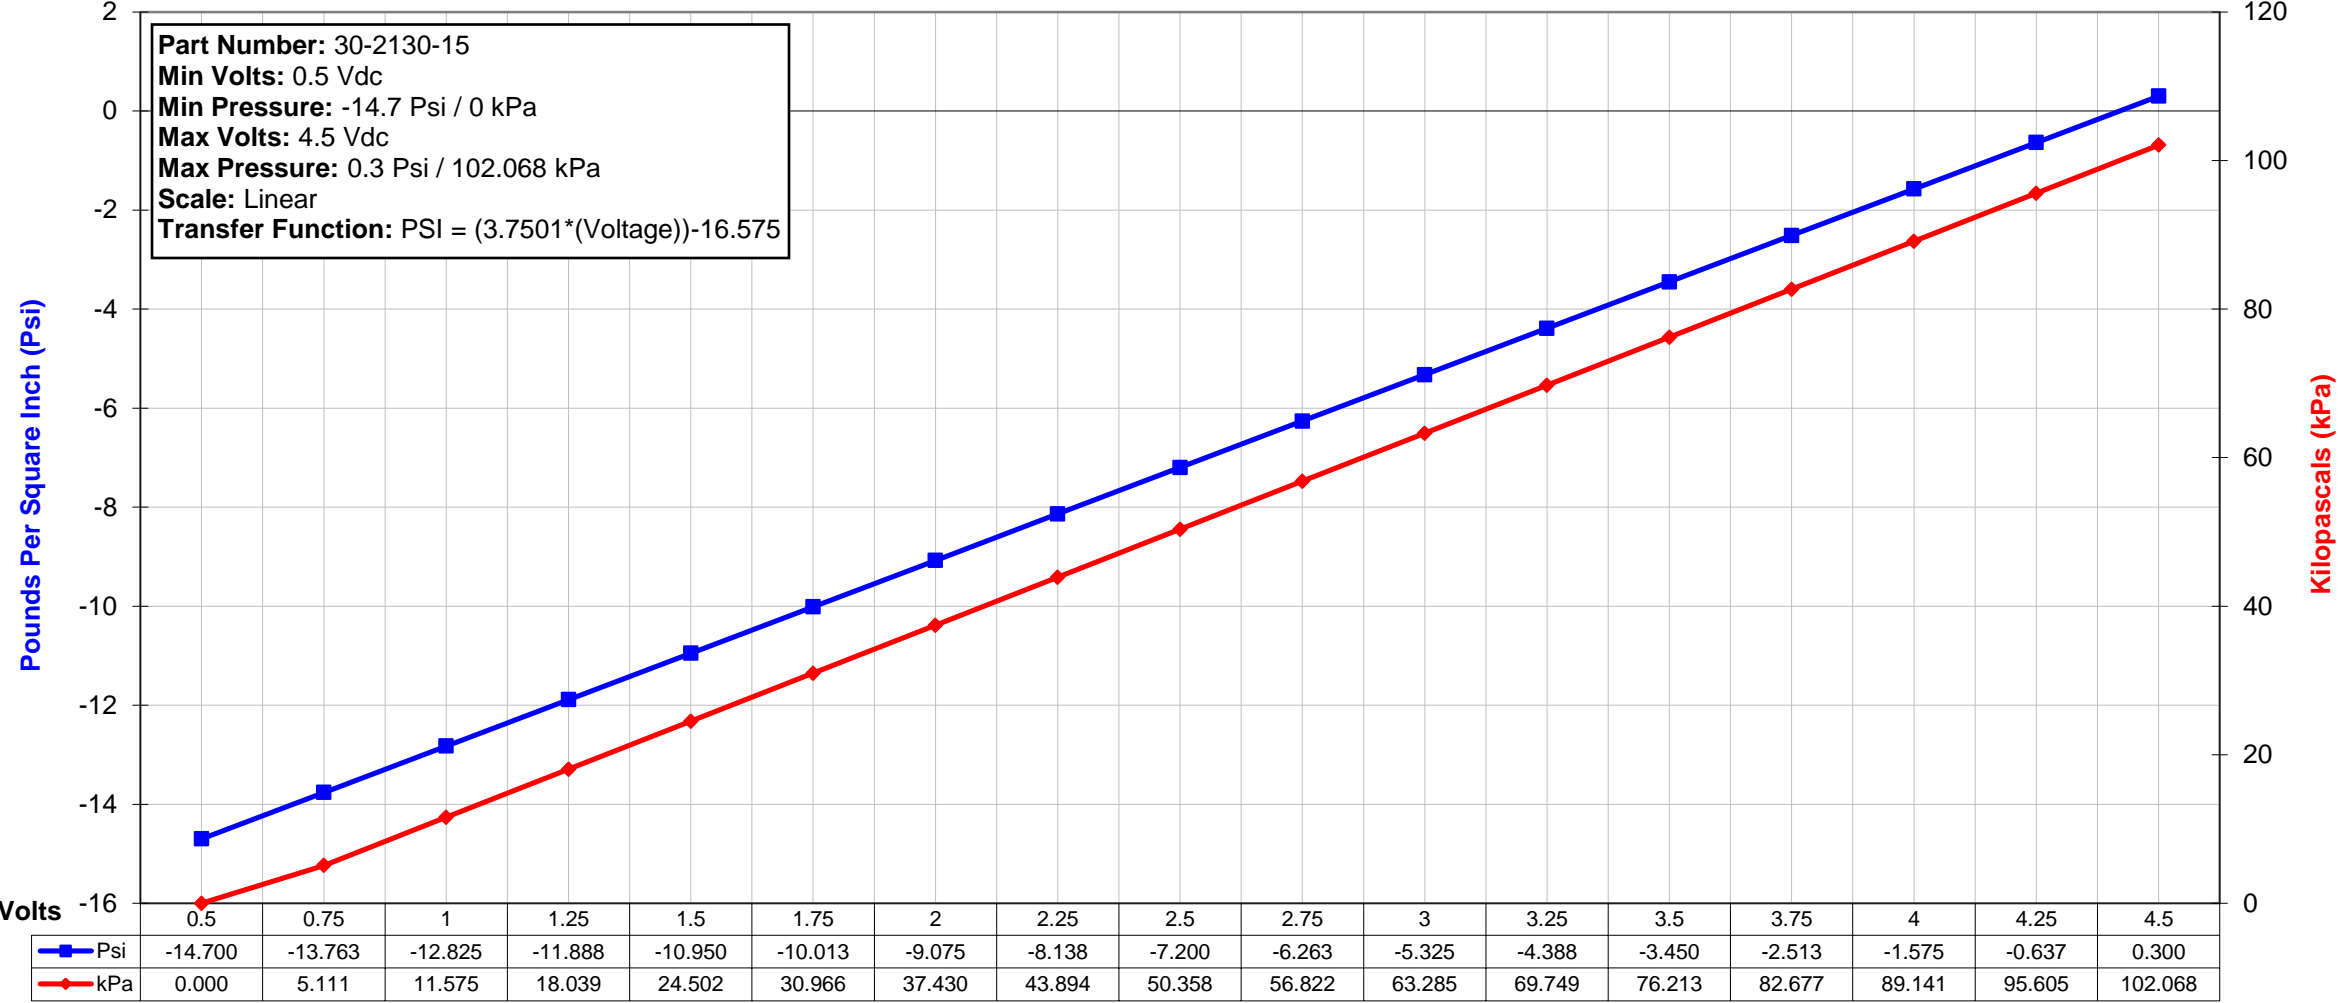

30-2130-15 Voltage Output

Looking for dependable performance fuel system parts? [Rely on AEM for quality and long-lasting products.](#)