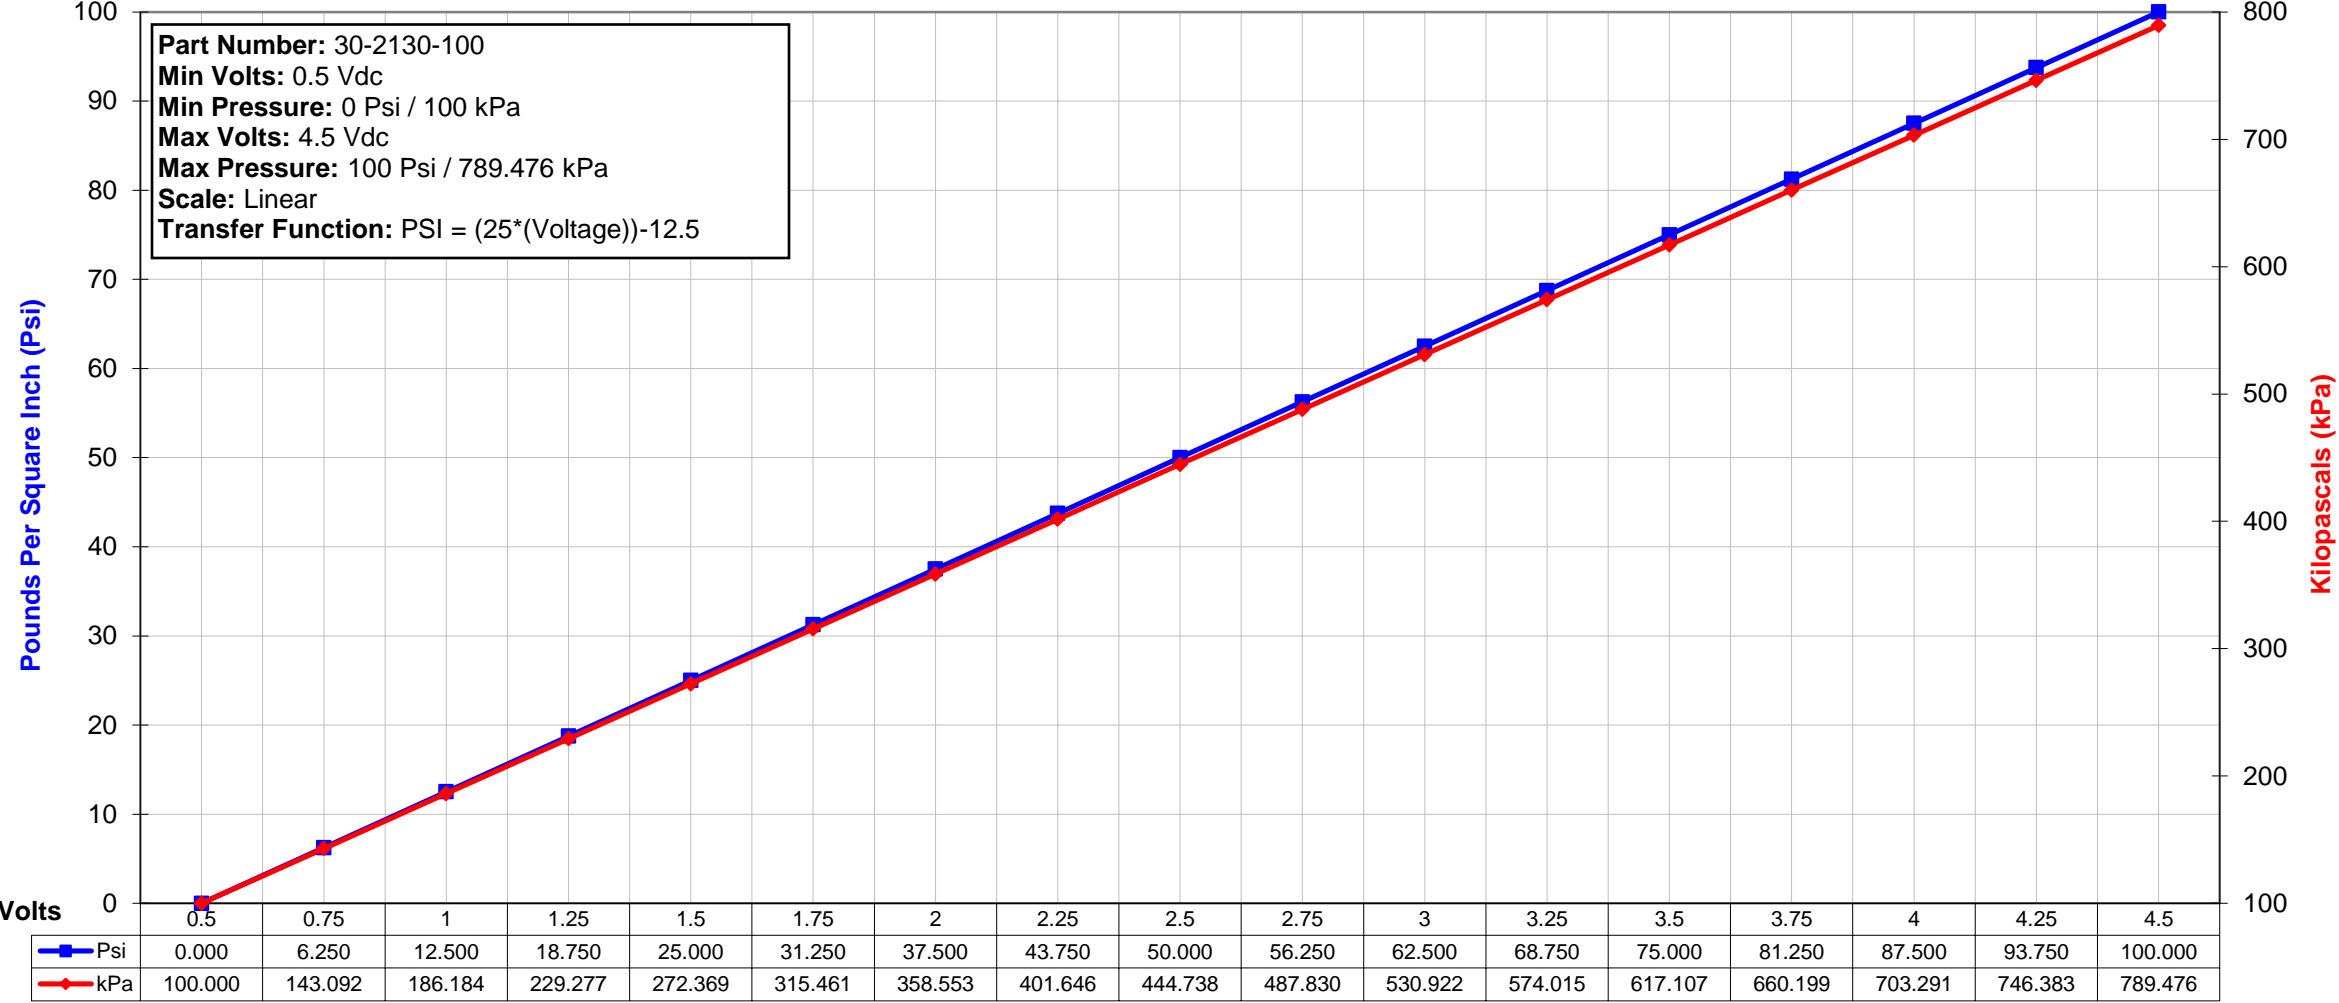

30-2130-100 Voltage Output

Looking for dependable performance fuel system parts? [Rely on AEM for quality and long-lasting products.](#)