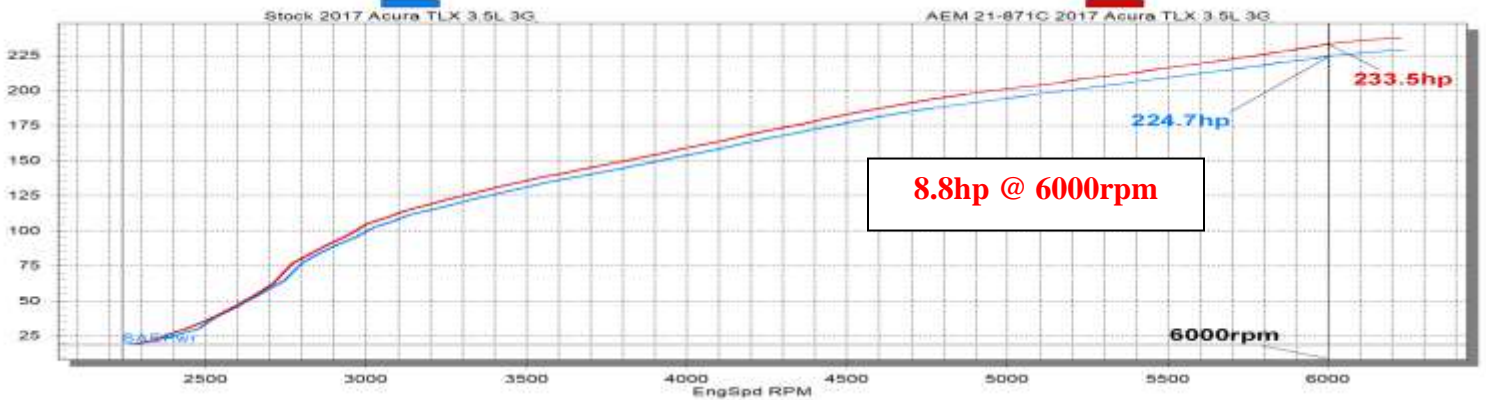

Data Group 1

Run Title: Stock 2017 ACURA TLX 3.5L
Run Notes: Baseline stock run. 3rd gear run. 40484 miles.

Run Title: AEM 2017 ACURA TLX 3.5L
Run Notes: AEM intake kit #AEM-21-871C installed. 3rd gear run. 40484 miles.