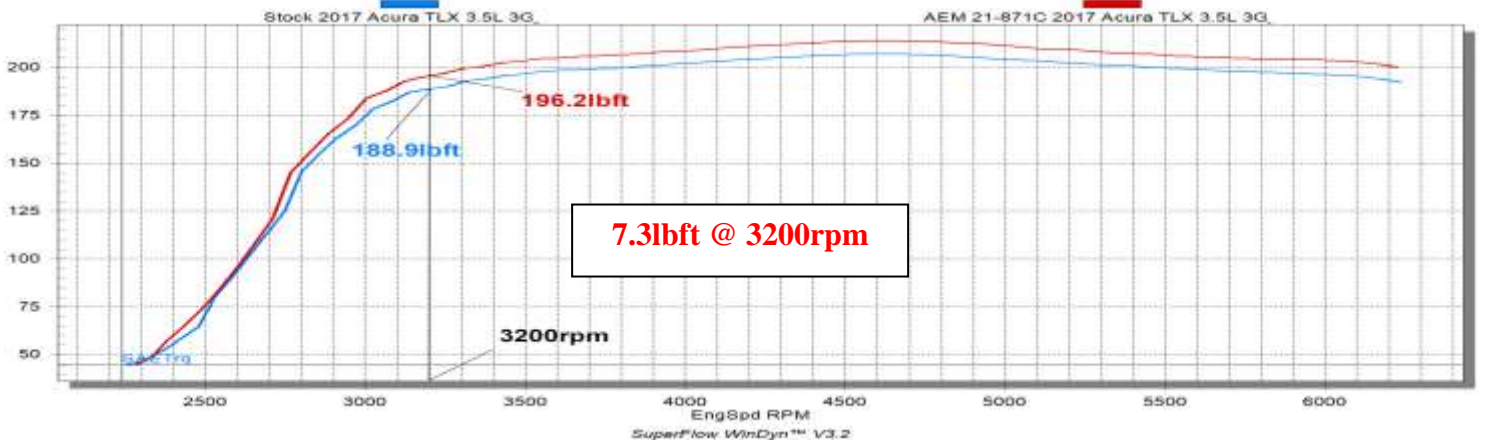

Data Group 1

Run Title: Stock 2017 ACURA TLX 3.5L
Run Notes: Baseline stock run. 3rd gear run. 40484 miles.

Run Title: AEM 2017 ACURA TLX 3.5L
Run Notes: AEM intake kit #AEM-21-871C installed. 3rd gear run. 40484 miles.