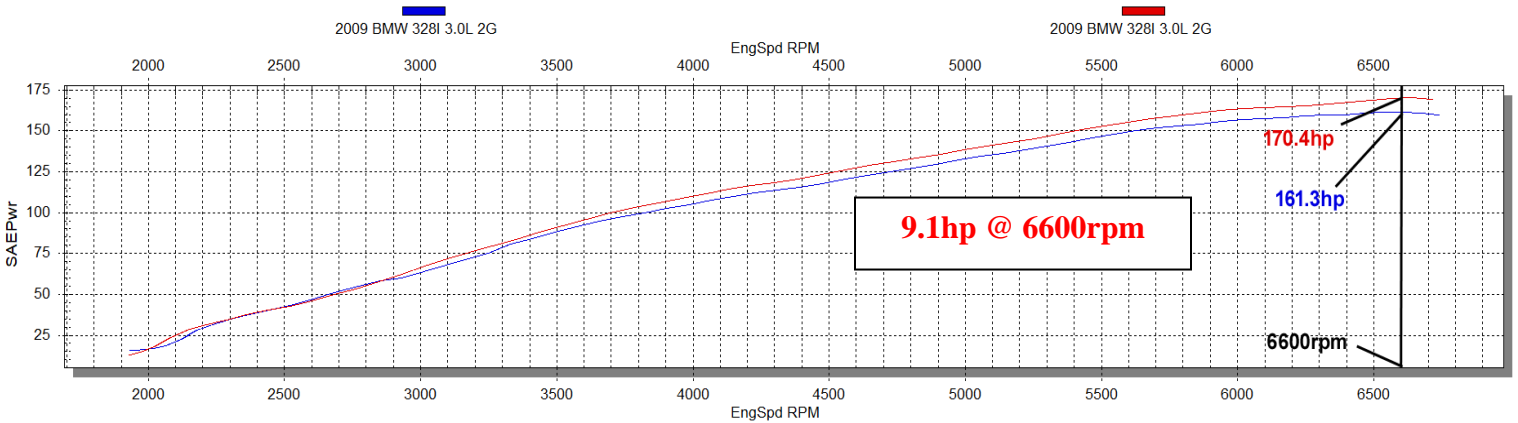

Data Group 1

Run Title: Stock 2009 BMW 328i 3.0L

Run Notes: Baseline stock run. 2nd gear run. 126673 miles.

Run Title: AEM 2009 BMW 328i 3.0L

Run Notes: AEM intake kit #21-841DS installed. 2nd gear run. 126673 miles.

Horsepower gains based on specific or similar vehicle dynamometer test. Results will vary.

AEM-21841

Learn more about performance air intake systems we have.