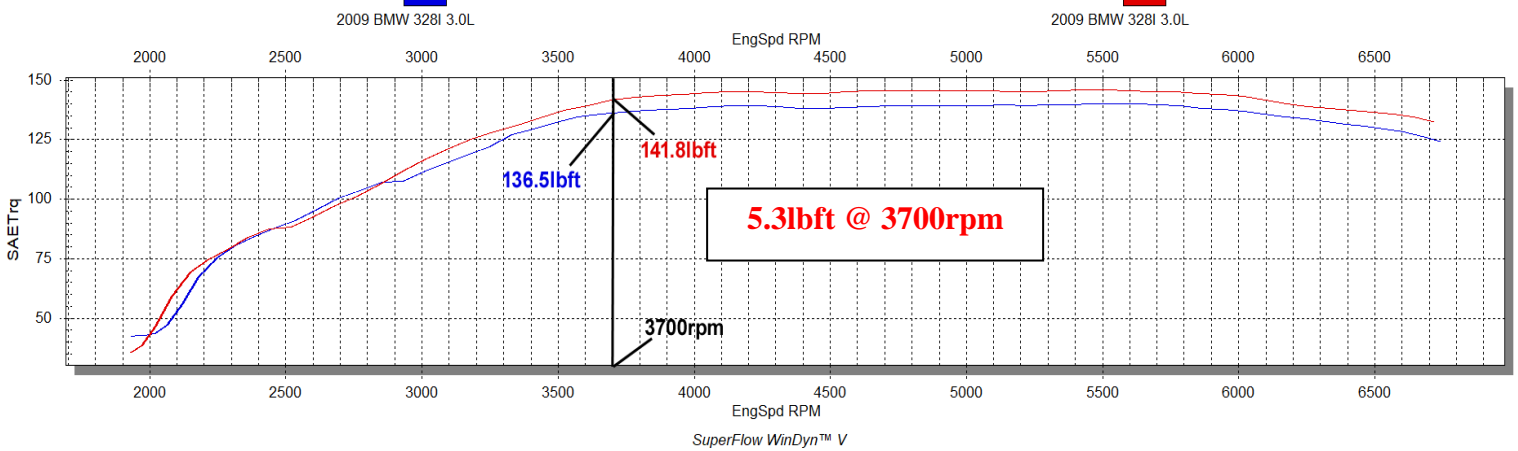

Data Group 1

Run Title: Stock 2009 BMW 328i 3.0L

Run Notes: Baseline stock run. 2nd gear run. 126673 miles.

Run Title: AEM 2009 BMW 328i 3.0L

Run Notes: AEM intake kit #21-841DS installed. 2nd gear run. 126673 miles.

Horsepower gains based on specific or similar vehicle dynamometer test. Results will vary.

AEM-21841

Learn more about performance air intake systems we have.