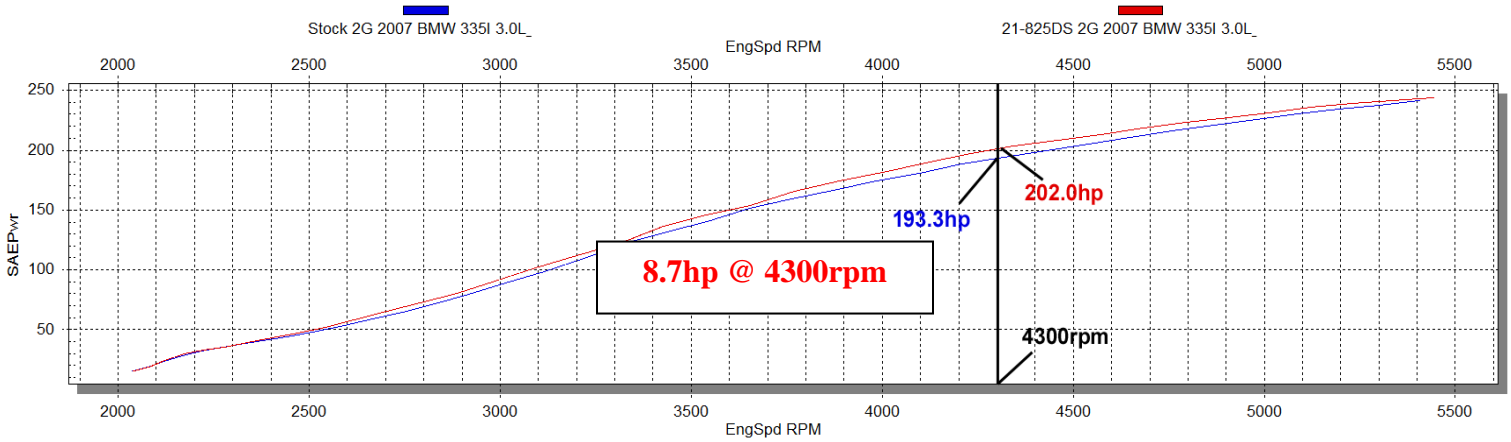

**Data Group 1**

SuperFlow WinDyn™ V

**Run Title: Stock 2007 BMW 335i 3.0L**

**Run Notes: Baseline stock run. 163278 miles. 2<sup>nd</sup> gear run.**

**Run Date: 10-25-18**

**Run Title: AEM 2007 BMW 335i 3.0L**

**Run Notes: AEM intake kit #21-825DS installed. 2<sup>nd</sup> gear run.**

**Run Date: 10-25-18**

**Horsepower gains based on specific or similar vehicle dynamometer test. Results will vary.**

**AEM-21825**