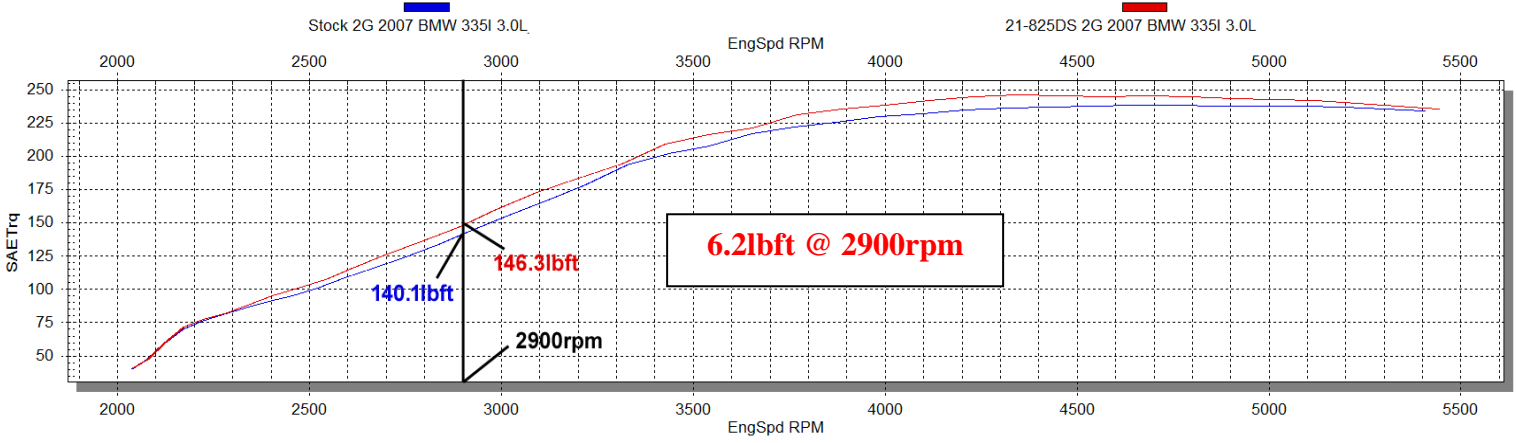

**Data Group 1**

SuperFlow WinDyn™ V

**Run Title: Stock 2007 BMW 335i 3.0L**

**Run Notes: Baseline stock run. 163278 miles. 2<sup>nd</sup> gear run.**

**Run Date: 10-25-18**

**Run Title: AEM 2007 BMW 335i 3.0L**

**Run Notes: AEM intake kit #21-825DS installed. 2<sup>nd</sup> gear run.**

**Run Date: 10-25-18**

**Horsepower gains based on specific or similar vehicle dynamometer test. Results will vary.**

**AEM-21825**