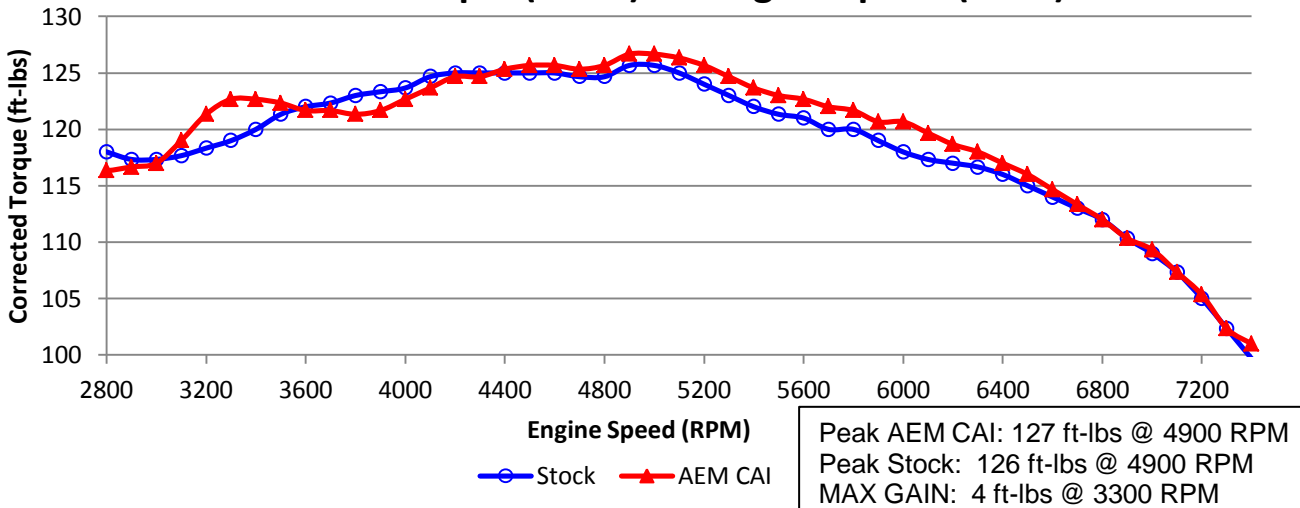

2013 Mazda MX-5 Miata 2.0L
Corrected Horsepower (hp) vs. Engine Speed (RPM)

Corrected Torque (ft-lbs) vs. Engine Speed (RPM)

Run Title: Stock 2013 Mazda MX-5 Miata 2.0L

Run Notes: Average baseline runs. 6107 miles. 4th gear runs, HOOD CLOSED

Run Date: 06/11/13

Stock: 77 °F, 29.91 in-Hg, SAE: 0.99, Relative Humidity: 69 %

Run Title: AEM 2013 Mazda MX-5 Miata 2.0L

Run Notes: Average AEM-21-729 intake kit installed runs. 6107 miles. 4th gear runs, HOOD CLOSED

Run Date: 06/11/13

AEM: 77 °F, 29.91 in-Hg, SAE: 0.99, Relative Humidity: 69 %

Filter and vehicle specific data shown, results may vary for other models.

AEM21729