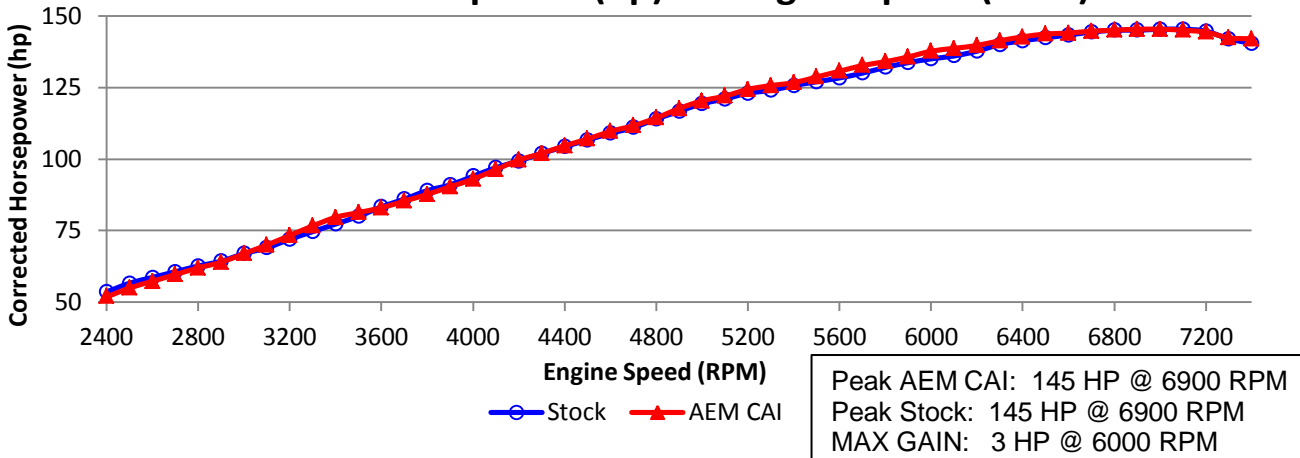

2013 Mazda MX-5 Miata 2.0L
Corrected Horsepower (hp) vs. Engine Speed (RPM)

Corrected Torque (ft-lbs) vs. Engine Speed (RPM)

Run Title: Stock 2013 Mazda MX-5 Miata 2.0L

Run Notes: Average baseline runs. 6107 miles. 4th gear runs, HOOD CLOSED

Run Date: 06/11/13

Stock: 77 °F, 29.91 in-Hg, SAE: 0.99, Relative Humidity: 69 %

Run Title: AEM 2013 Mazda MX-5 Miata 2.0L

Run Notes: Average AEM-21-729 intake kit installed runs. 6107 miles. 4th gear runs, HOOD CLOSED