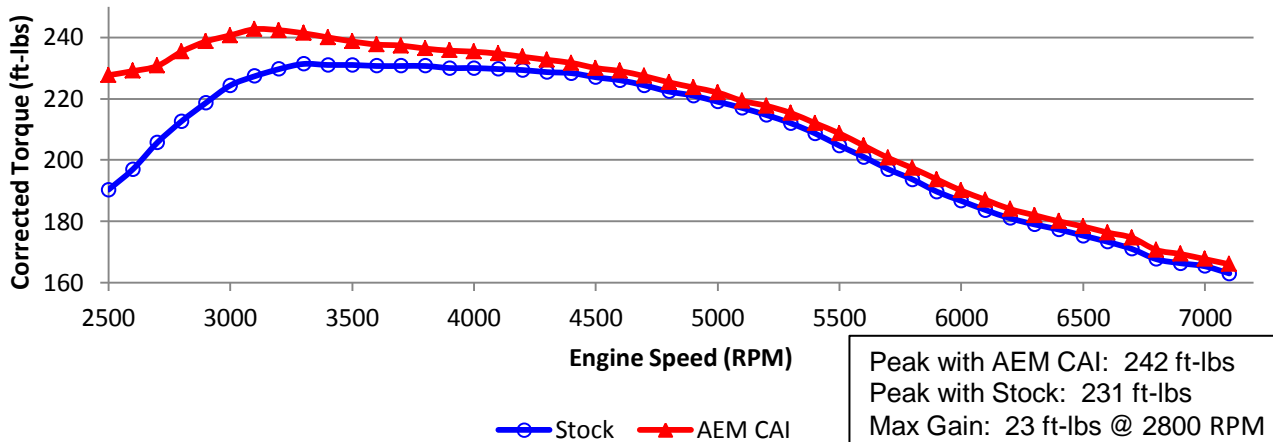

2013 Hyundai Genesis 2.0L Turbo Corrected Horsepower (hp) vs. Engine Speed (RPM)

Corrected Torque (ft-lbs) vs. Engine Speed (RPM)

Run Title: Stock 2013 Hyundai Genesis Coupe 2.0L Turbo
Run Notes: Average baseline runs. 4697 miles. 3rd gear runs
Run Date: 3/4/13
Stock: 70 °F, 30.04 in-Hg, SAE: 0.95, Relative Humidity: 41 %

Run Title: AEM 2013 Hyundai Genesis 2.0L Turbo
Run Notes: Average AEM intake kit installed runs. 4701 miles. 3rd gear runs
Run Date: 3/4/13

AEM: 70°F, 30.04 in-Hg, SAE: 0.95, Relative Humidity: 41 %

Filter and vehicle specific data shown, results may vary for other models.