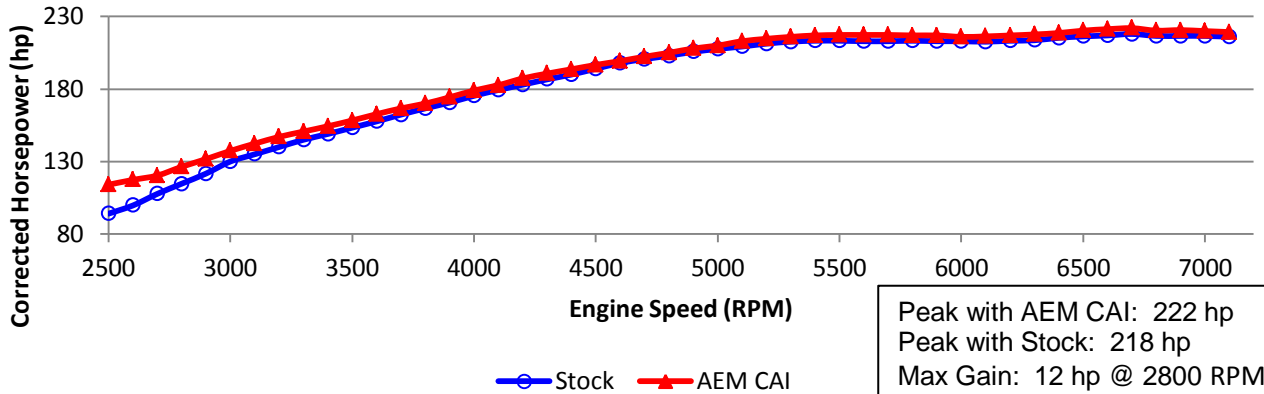

2013 Hyundai Genesis 2.0L Turbo Corrected Horsepower (hp) vs. Engine Speed (RPM)

Corrected Torque (ft-lbs) vs. Engine Speed (RPM)

Run Title: Stock 2013 Hyundai Genesis Coupe 2.0L Turbo
Run Notes: Average baseline runs. 4697 miles. 3rd gear runs
Run Date: 3/4/13
Stock: 70 °F, 30.04 in-Hg, SAE: 0.95, Relative Humidity: 41 %

Run Title: AEM 2013 Hyundai Genesis 2.0L Turbo
Run Notes: Average AEM intake kit installed runs. 4701 miles. 3rd gear runs
Run Date: 3/4/13

AEM: 70°F, 30.04 in-Hg, SAE: 0.95, Relative Humidity: 41 %

Filter and vehicle specific data shown, results may vary for other models.