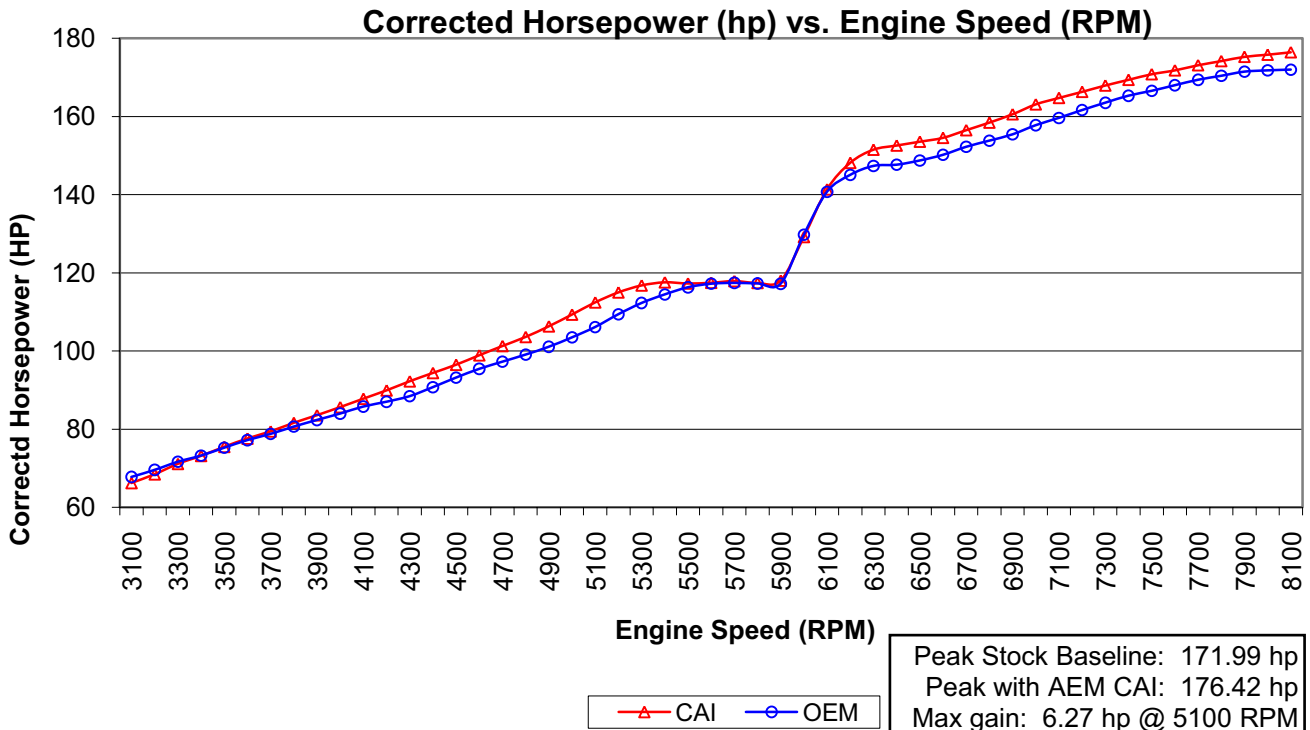

2007 Honda Civic Si 2.0L
21-685

Run Title: Stock 2007 Honda Si 2.0L

Run Notes: Average Baseline Runs 38265 miles. 3rd gear runs.

Run Date: 3/30/2009

Stock: 78.63 °F, 29.90 in-Hg, SAE: 1.00, Relative Humidity: 54.23

Run Title: AEM 2007 Honda Si 2.0L

Run Notes: Average AEM intake kit installed runs. 38265 miles. 3rd gear run.

Run Date: 3/30/2009

AEM: 78.20 °F, 29.98 in-Hg, SAE: 1.00, Relative Humidity: 55.01

Filter and Vehicle specific data shown, results may vary for other models