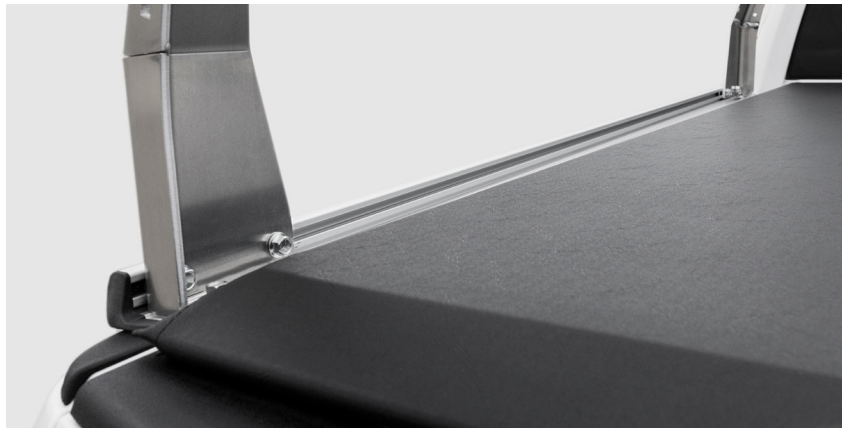

UTILITY RAILS

Quickly attach accessories utilizing built-in mounting channels, use with or without uprights.