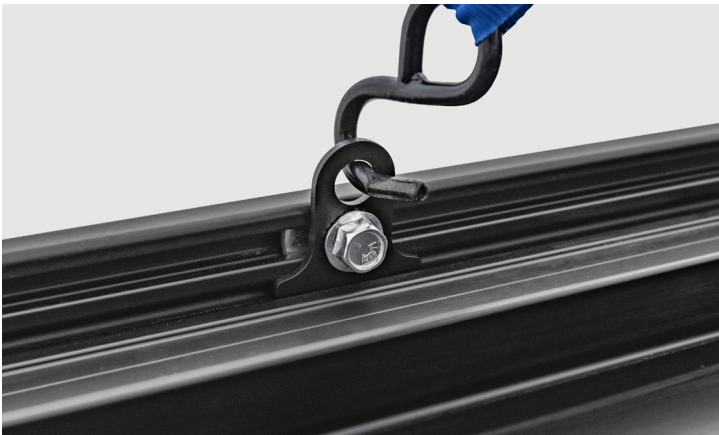

ADARAC™ TIE DOWNS² (set of four)

Freely reposition along rails to easily secure cargo in truck box. Maximum 50 lbs. capacity per tie down. Tie down strap not included.

Available in silver or matte black.