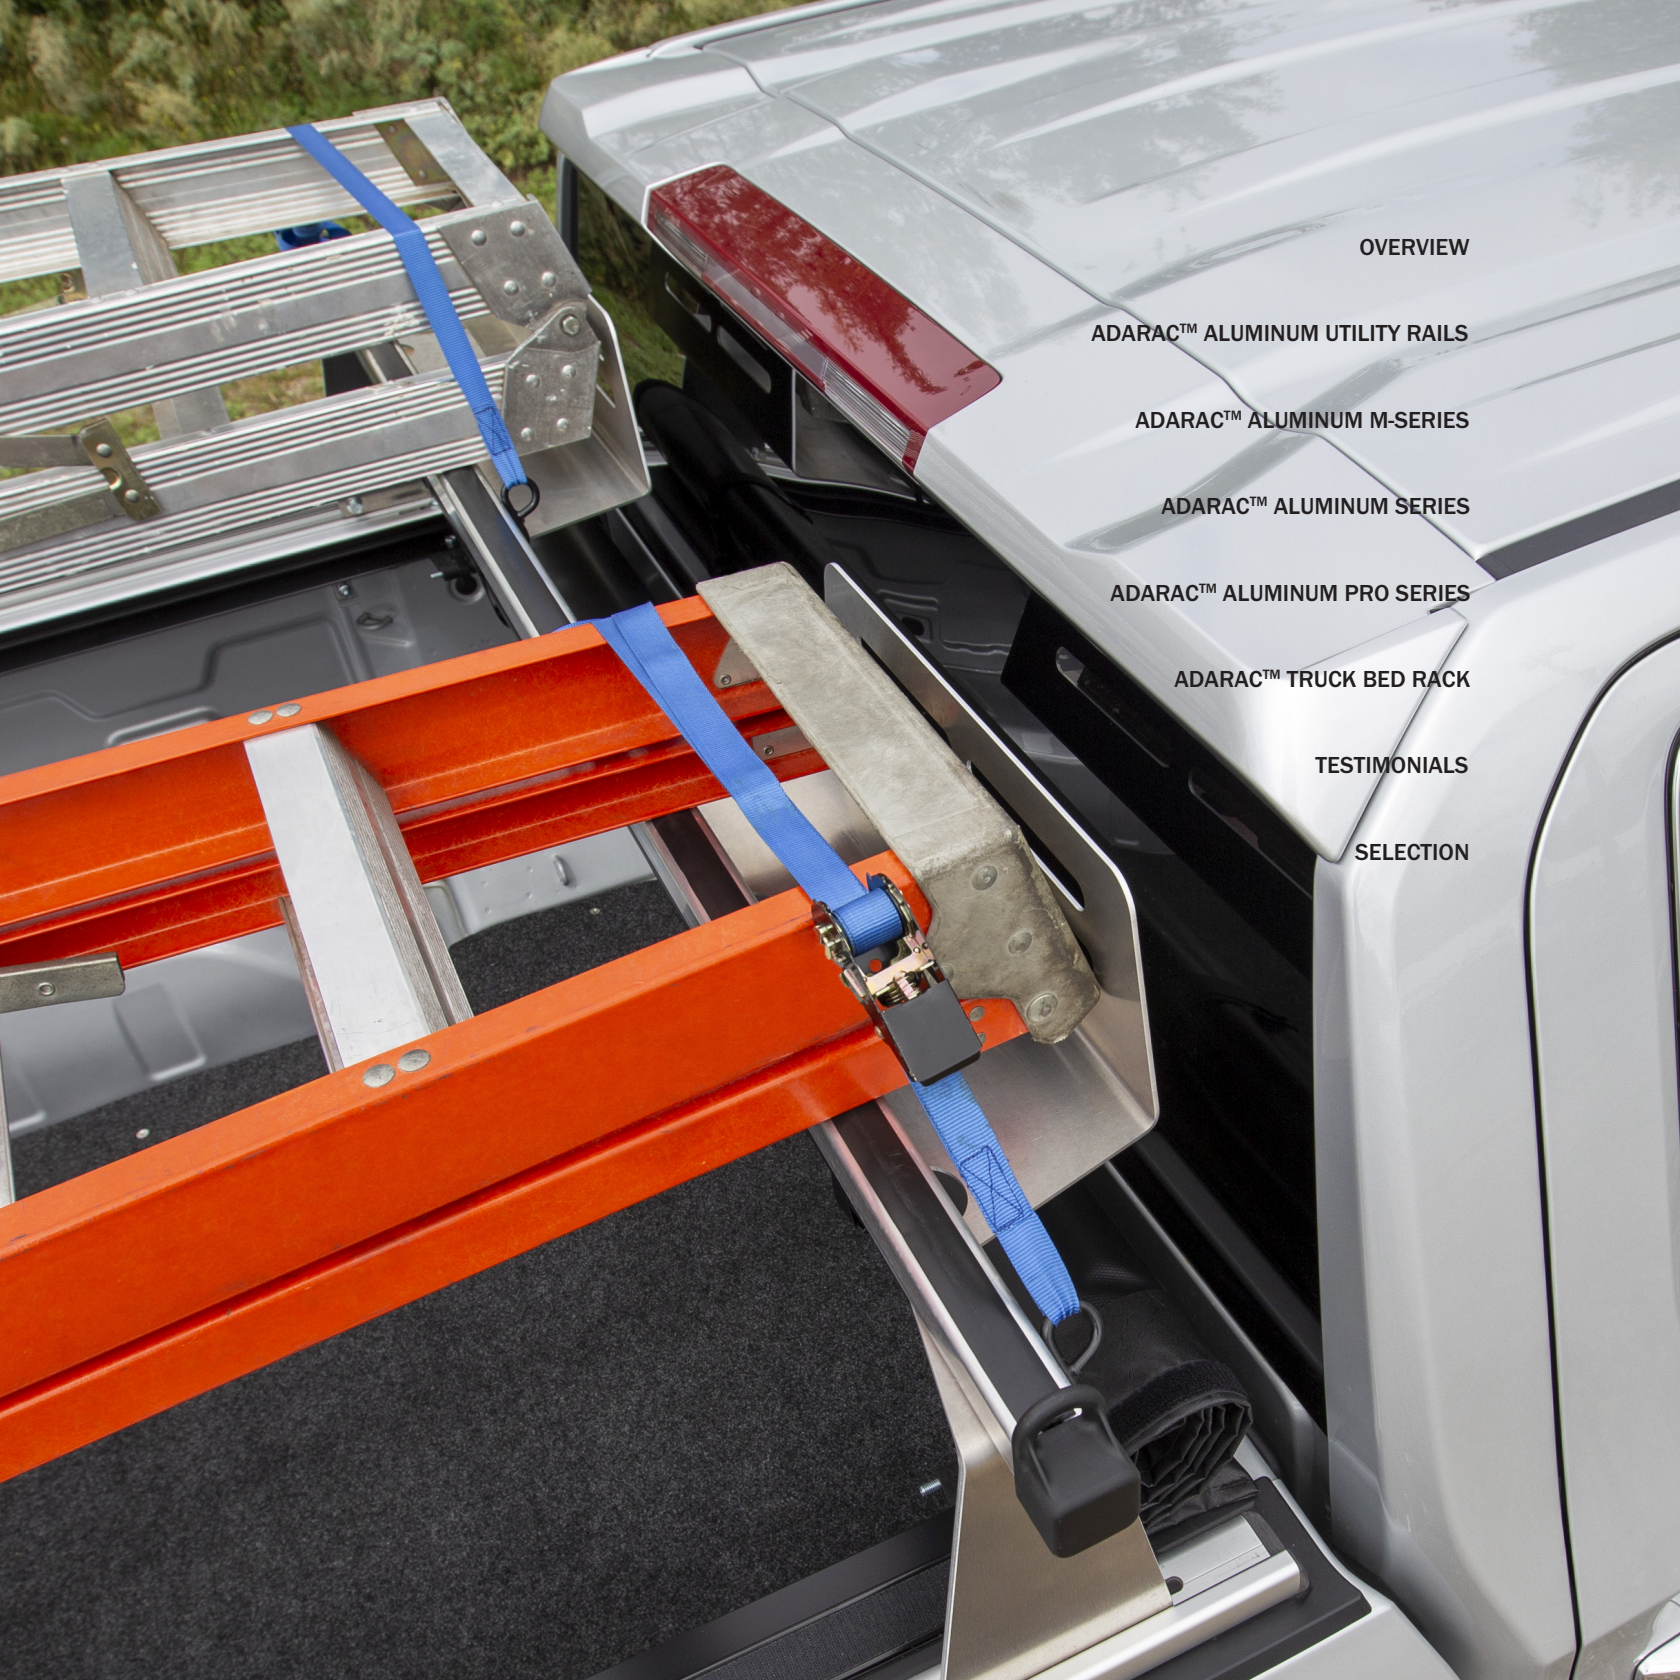

[OVERVIEW](#)

[ADARAC™ ALUMINUM UTILITY RAILS](#)

[ADARAC™ ALUMINUM M-SERIES](#)

[ADARAC™ ALUMINUM SERIES](#)

[ADARAC™ ALUMINUM PRO SERIES](#)

[ADARAC™ TRUCK BED RACK](#)

[TESTIMONIALS](#)

[SELECTION](#)