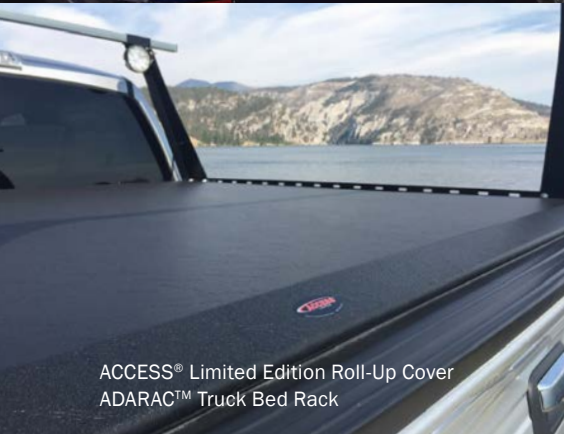

VANISH® Roll-Up Cover

ACCESS® Limited Edition Roll-Up Cover
ADARAC™ Truck Bed Rack