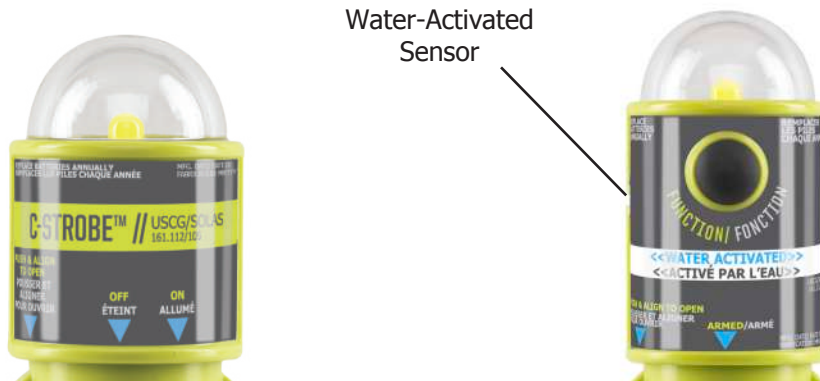

USCG+
SOLAS
Approved

ACR C-Strobe™ & C-Strobe™ H₂O

Manual/Water-Activated Emergency Signaling Lights

More About the C-Strobe™ series:

The new C-Strobe and C-Strobe H₂O personal distress strobe lights combine intense LED technology with increased operating life to provide you with the ultimate strobe distress lights. These personal distress strobe lights feature an impact resistant case – making them reliable, multi-purpose lights whenever efficient distress lighting is needed.

countless additional mounting possibilities. The lights also come with a clip designed to conveniently slide over your inflatable life jacket's oral inflation tube for storing your light inside your life jacket.

**USCG+
SOLAS
Approved**

LED Strobe Light

Fresh or Salt Water Activated (C-Strobe™ H₂O Only)

Manual Deactivation

120+ Hours

SPECIFICATIONS

	C-Strobe	C-Strobe H ₂ O
ACR Product Number	3965 (Bulk) / 3965.1 (Carded)	3964 (Bulk) / 3964.1 (Carded)
Size	5.06 x 1.38 x 1.2 inches (12.85 x 3.5 x 3.0 cm)	5.56 x 1.38 x 1.2 inches (14.1 x 3.5 x 3.0 cm)
Weight	1.2 oz (33 g)	1.4 oz (40 g)
Operation	Manual Twist On/Off	Manual On/Off Button or Water Activation
Activation Method	Manual Activation Only	Water or Manual Activation
Waterproof	Tested for 24 hrs @ 3.3 ft (1m)	Tested for 24 hrs @ 3.3 ft (1m)
Lamp	45 Lumen White LED	45 Lumen White LED
Certification	USCG/SOLAS, CE, Transport Canada	USCG/SOLAS, CE, Transport Canada
Light Type	Strobe	Strobe / Steady-On / SOS
Minimum Performance (+ 0.75 CD)	>100 hr at -1 °C (strobe mode)	>100 hr at -1 °C (Strobe Mode)
Typical Performance (+ 0.75 CD)	>120 hr at 30 °C (strobe mode)	>120 hr at 30 °C (Strobe Mode)
Battery	2 AA Batteries	2 AA Batteries
Reverse Battery Protection	Yes	Yes
Accessories (with carded version)	PFD Clip, Lanyard, hook and loop fastener	PFD Clip, Lanyard, hook and loop fastener