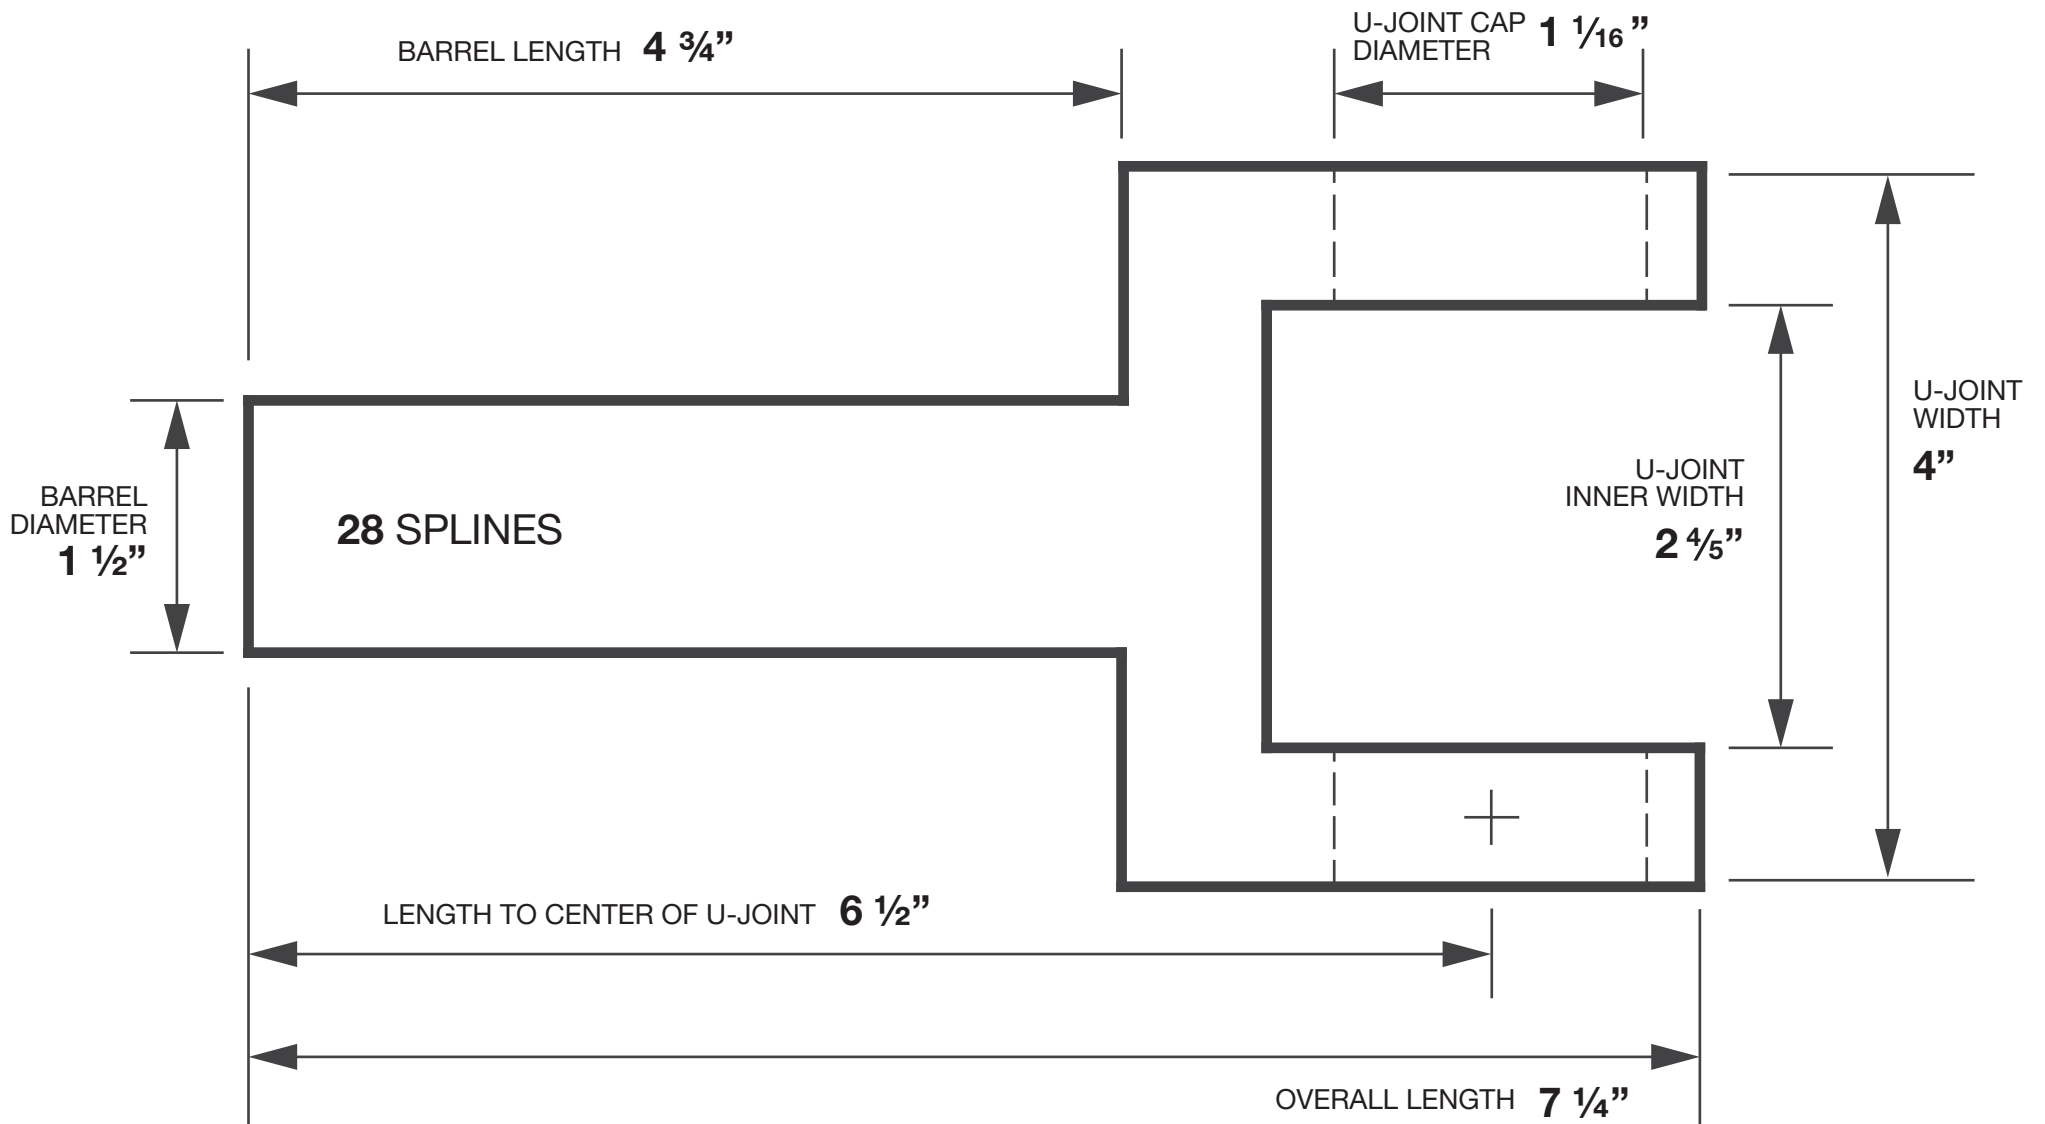

**FM-EY007** 84-93 MUSTANG  
5.0 Driveshaft Slip Yoke, T5/C4/AOD, 28 Spline

IMAGE NOT TO SCALE

Looking for driveline & axle parts? Visit our website.