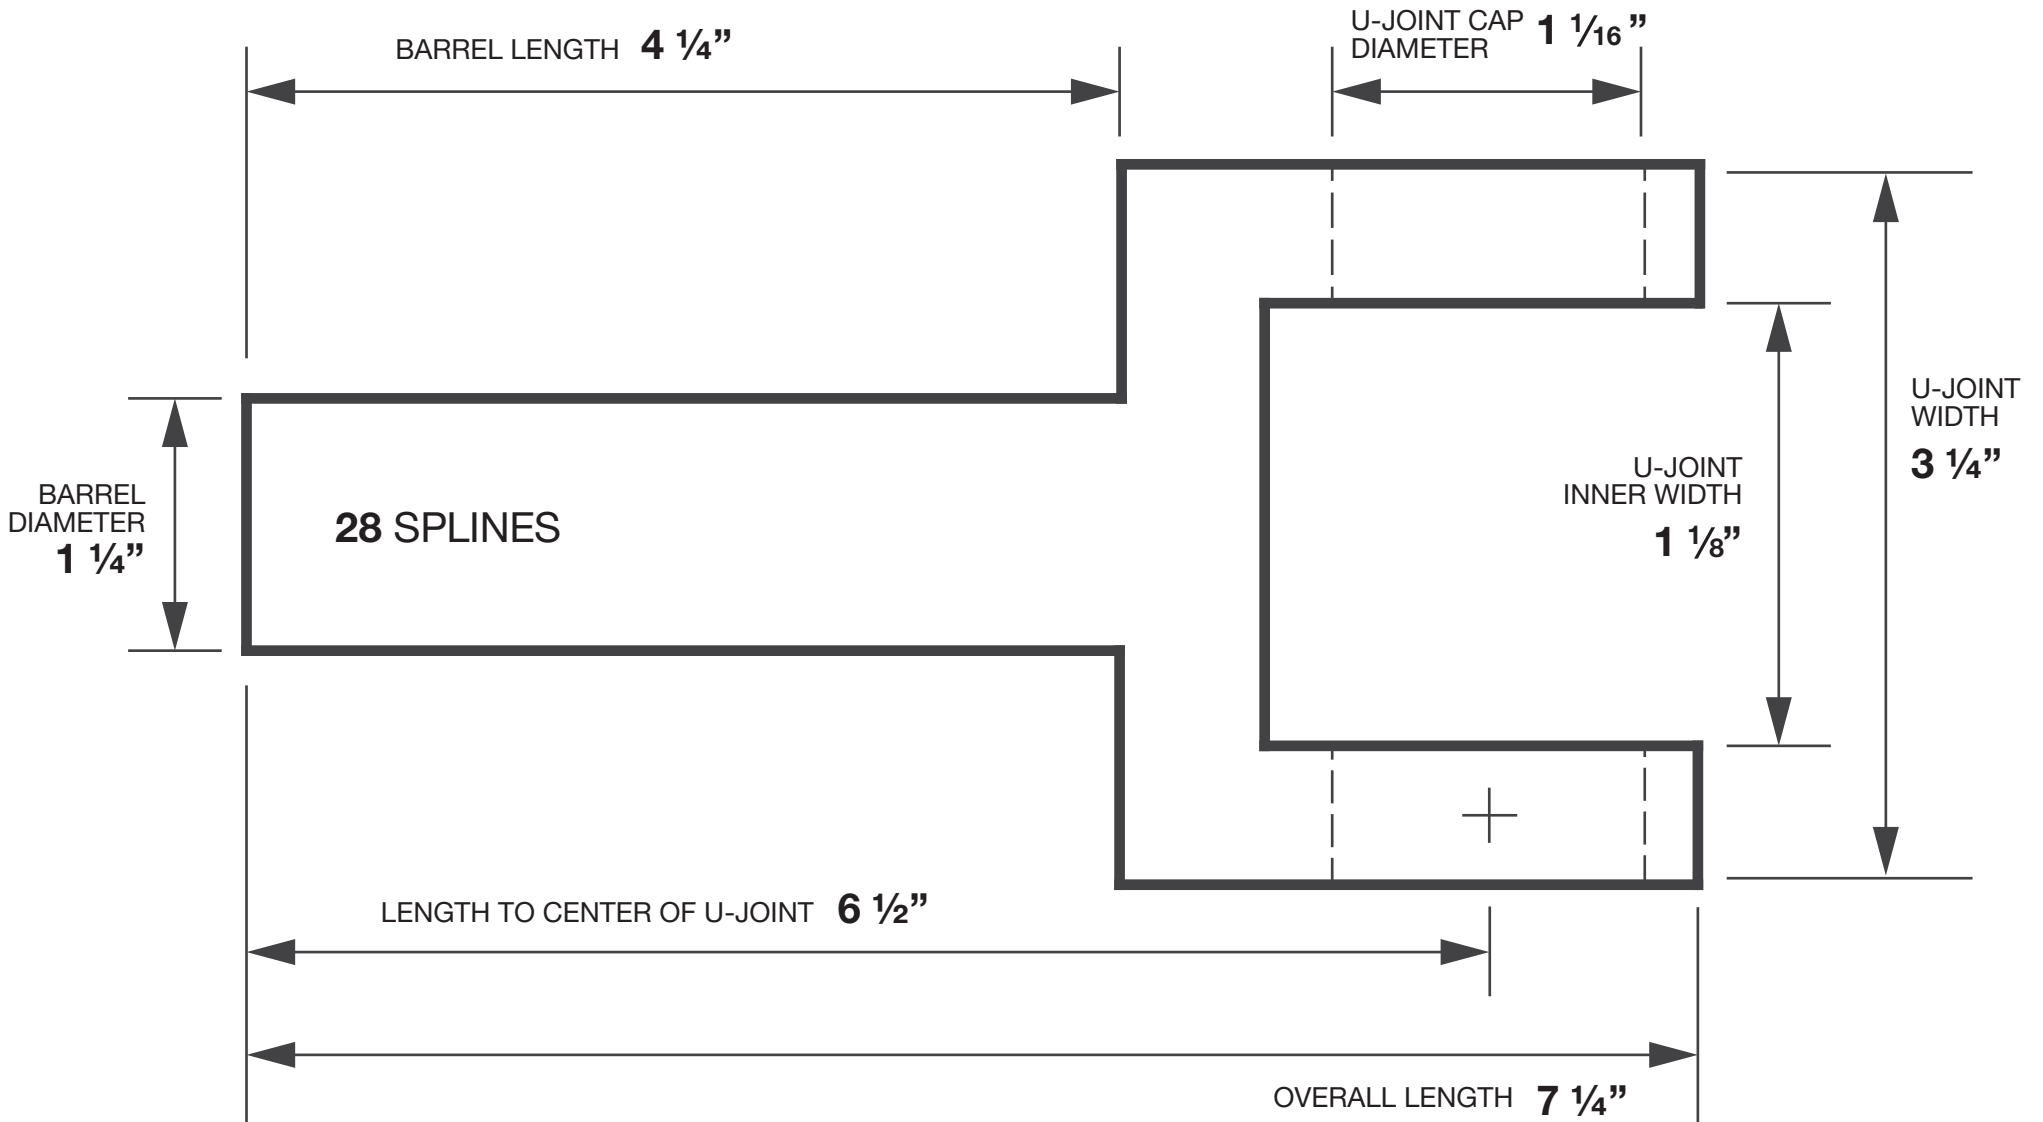

FM-EY006

**64¹/₂-70 MUSTANG
Driveshaft Slip Yoke, T-5 Conversion, 28 spline**

IMAGE NOT TO SCALE

Looking for driveline & axle parts? Visit our website.