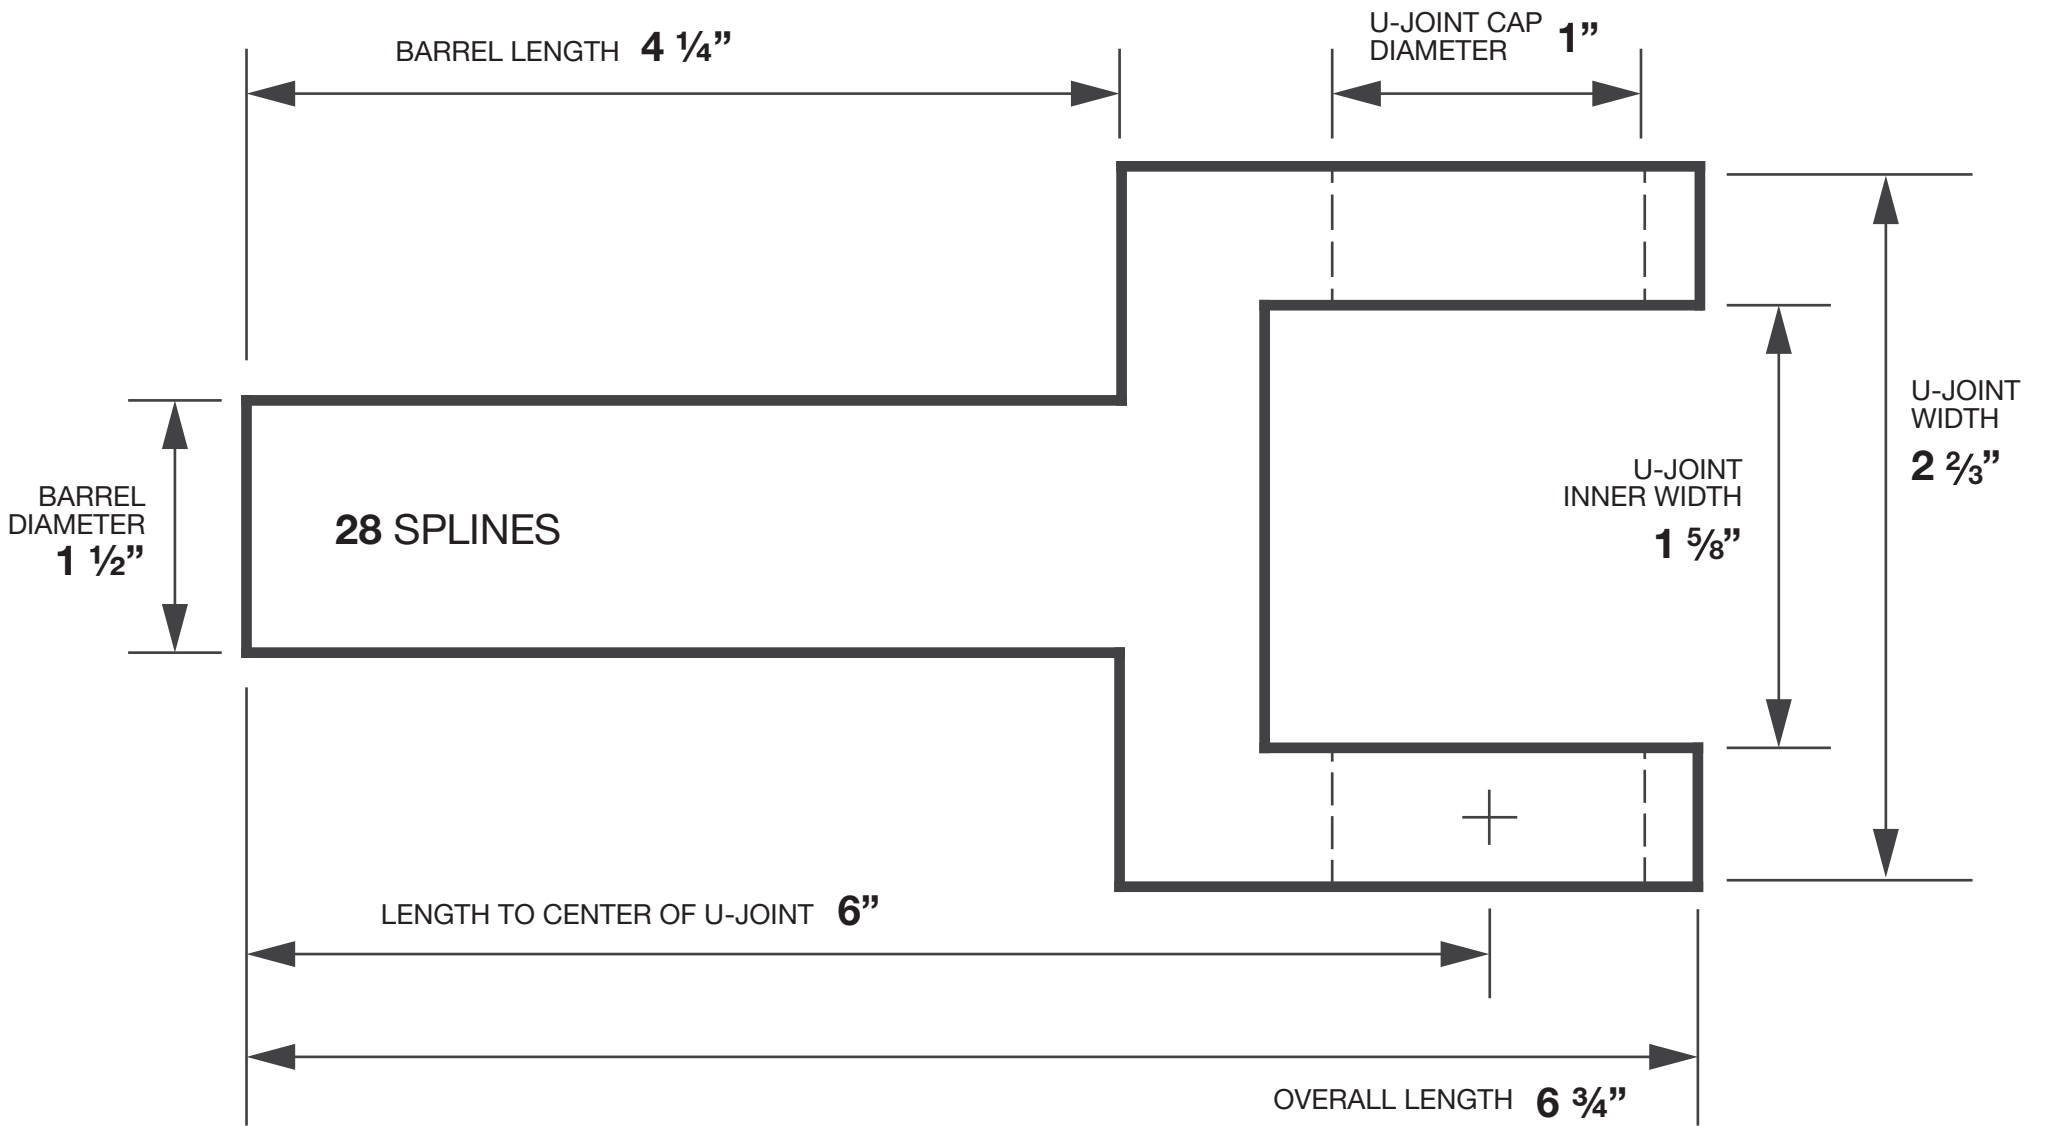

FM-EY005 65-69 MUSTANG
Driveshaft Slip Yoke 6 Cyl., 28 Spline, A/T

IMAGE NOT TO SCALE

Looking for driveline & axle parts? Visit our website.