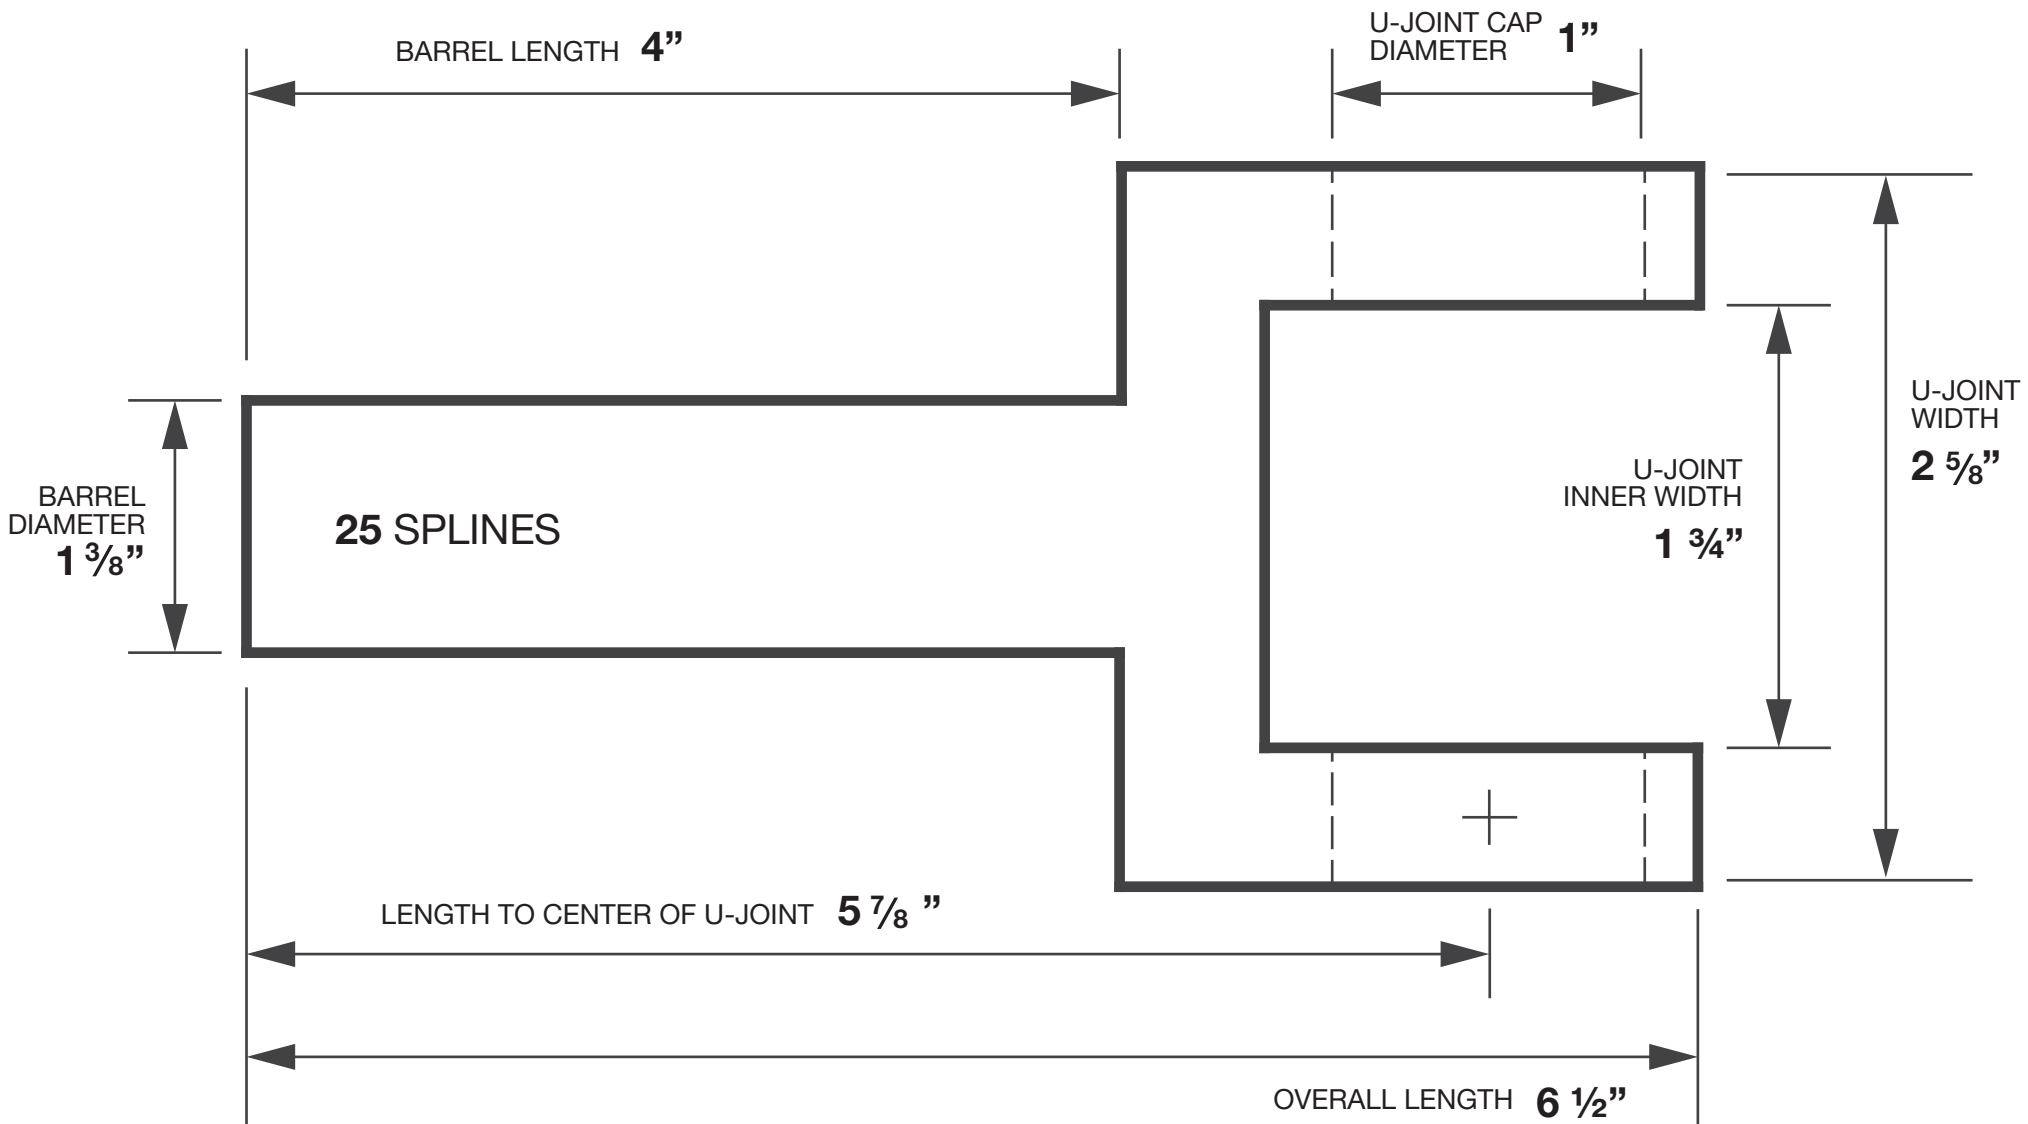

FM-EY004 65-67 MUSTANG
Driveshaft Slip Yoke 6 Cyl., 25 Spline w/o Ring M/T

IMAGE NOT TO SCALE

Looking for driveline & axle parts? Visit our website.