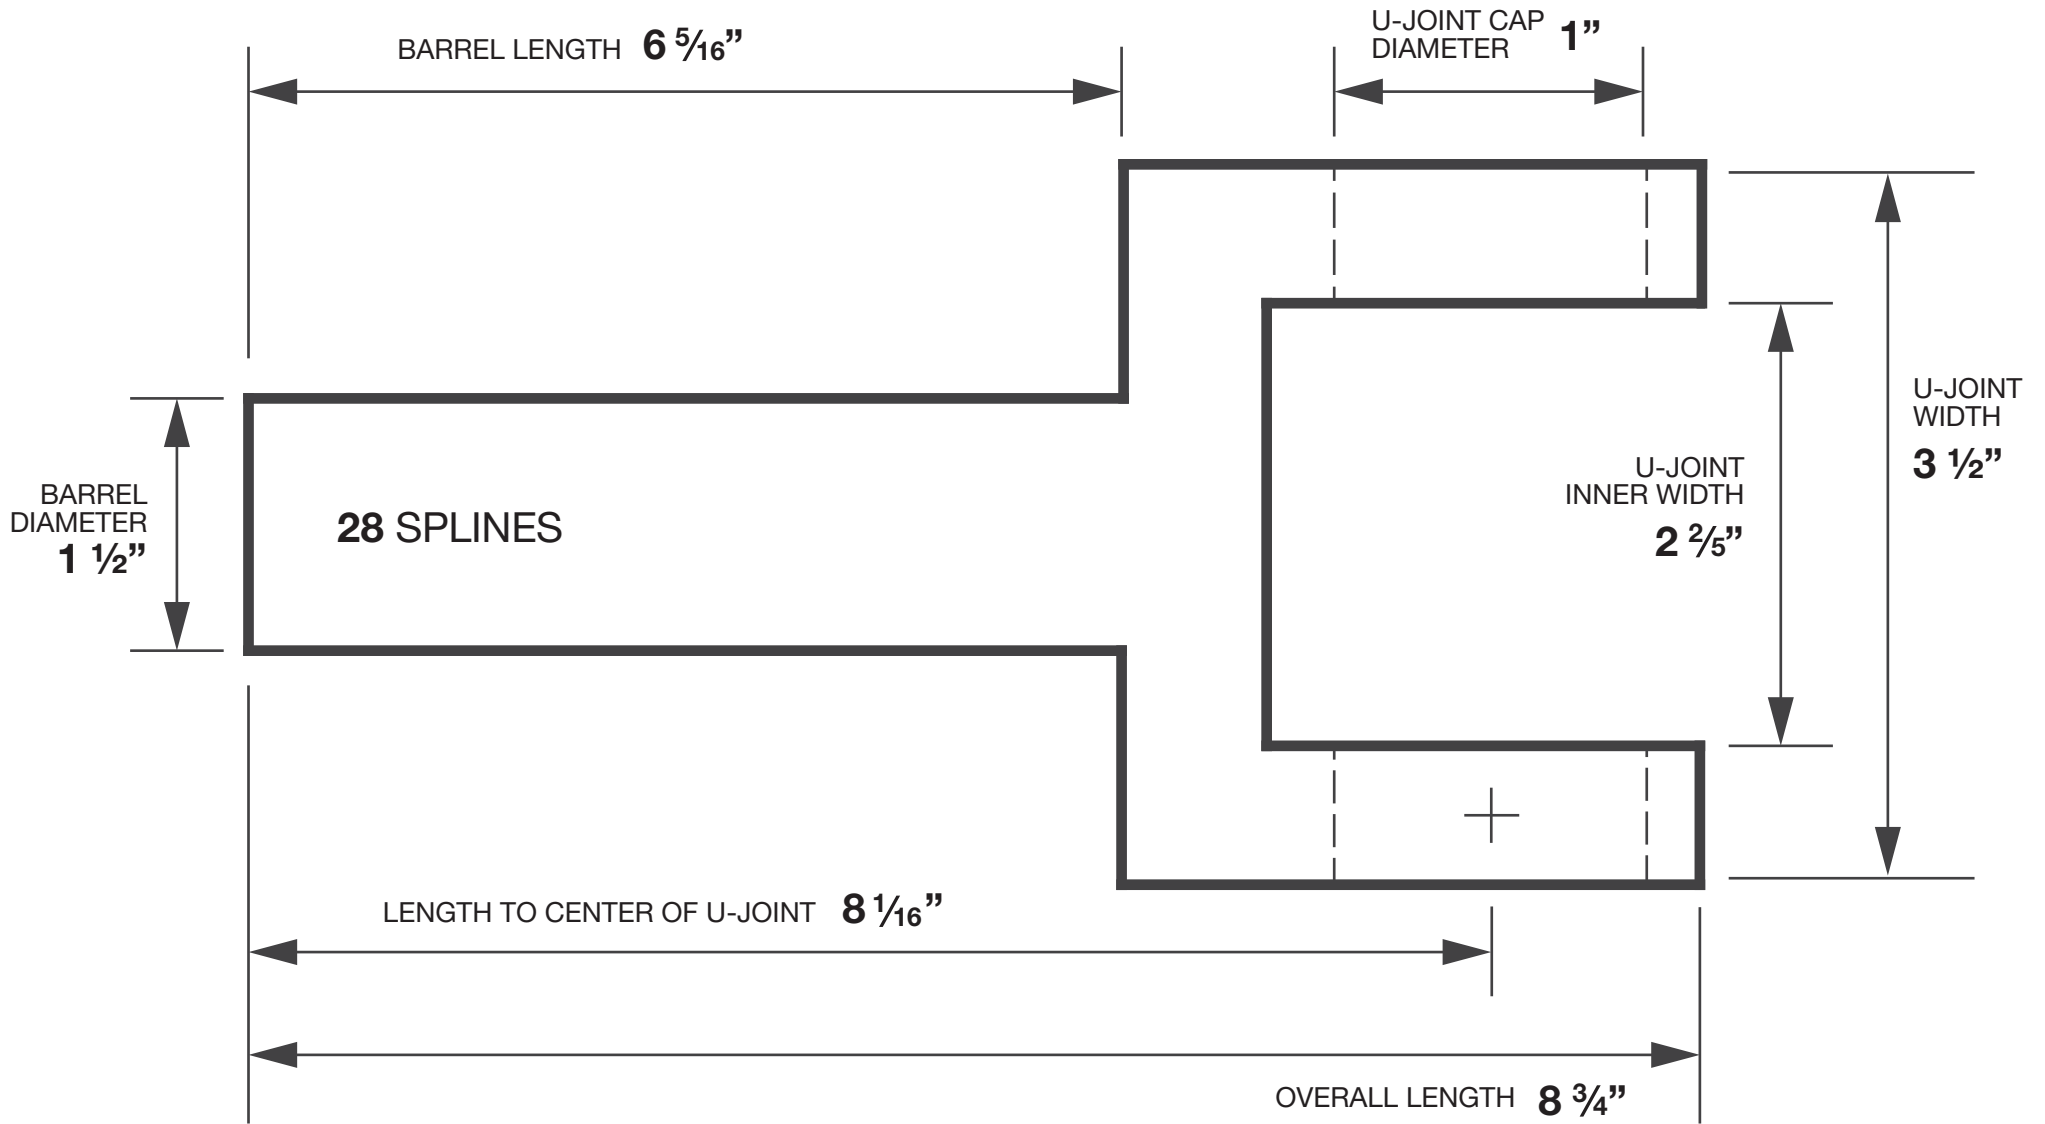

FM-EY003

**65-73 MUSTANG
Driveshaft Slip Yoke V8, 28 Spline, 3 or 4 Speed**

IMAGE NOT TO SCALE

Looking for driveline & axle parts? Visit our website.