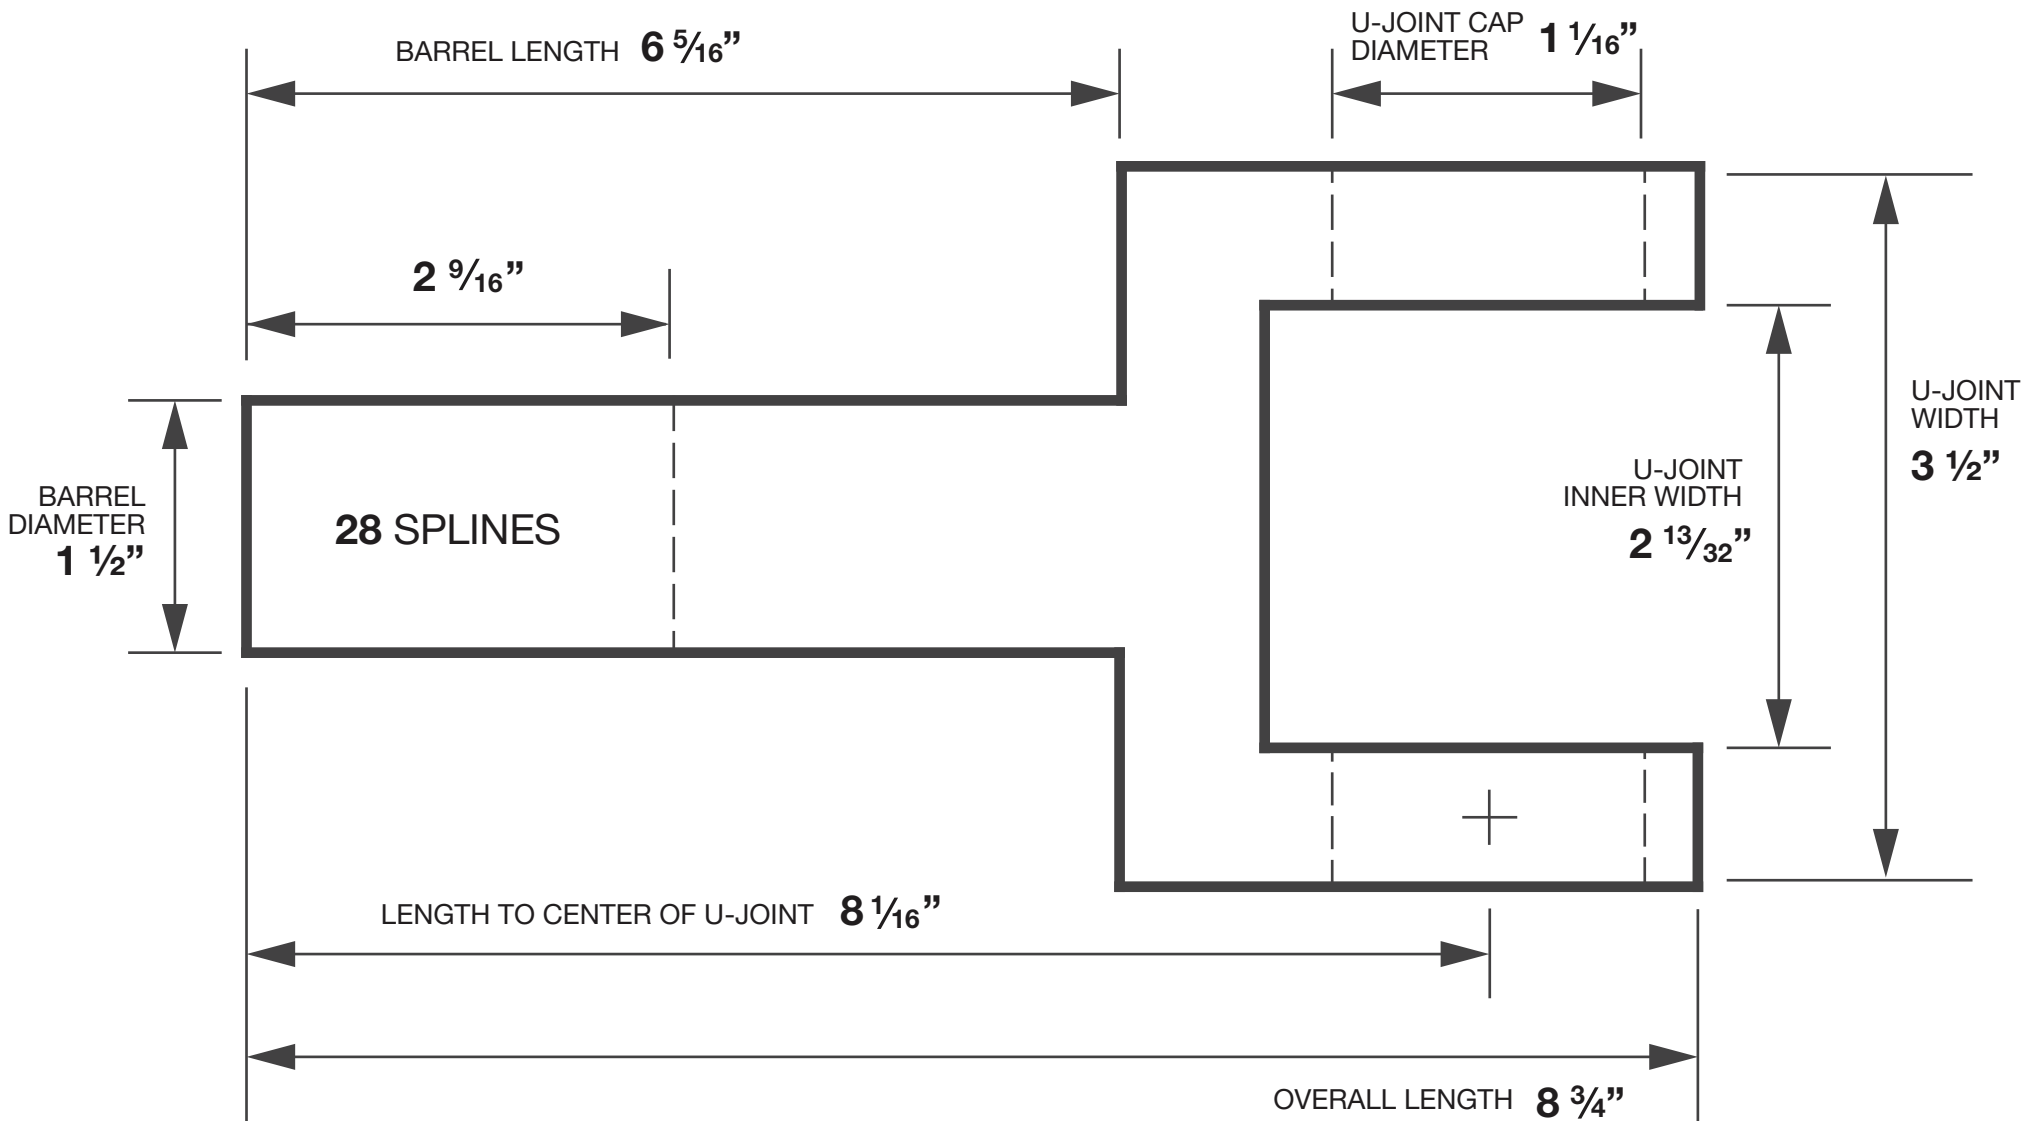

FM-EY002

65-73 MUSTANG
Driveshaft Slip Yoke V8, 28 Spline, All Small Block w/ Outer Ring

IMAGE NOT TO SCALE

Looking for driveline & axle parts? Visit our website.