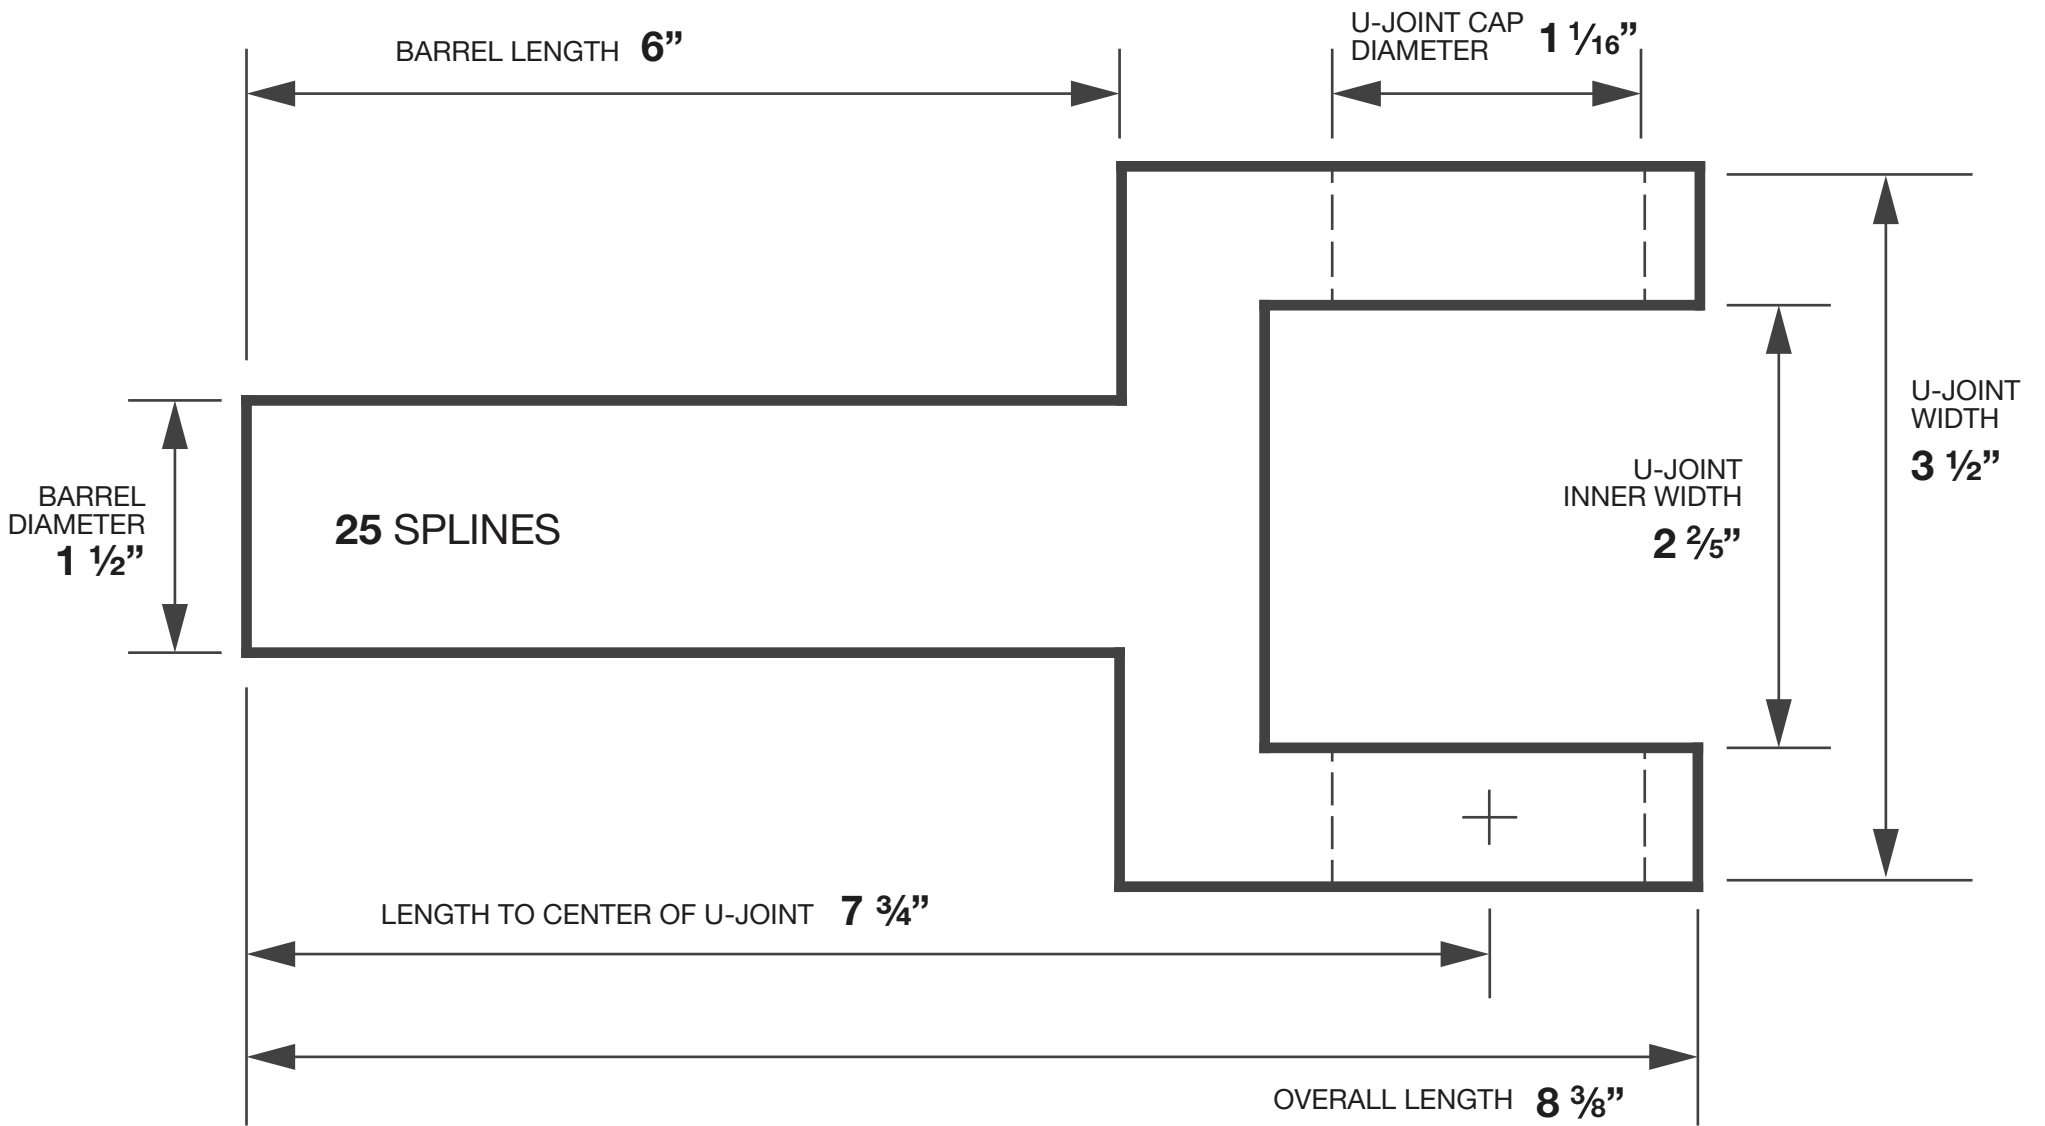

FM-EY001

**65-73 MUSTANG
Driveshaft Slip Yoke V8, 25 Spline**

IMAGE NOT TO SCALE

Looking for driveline & axle parts? Visit our website.