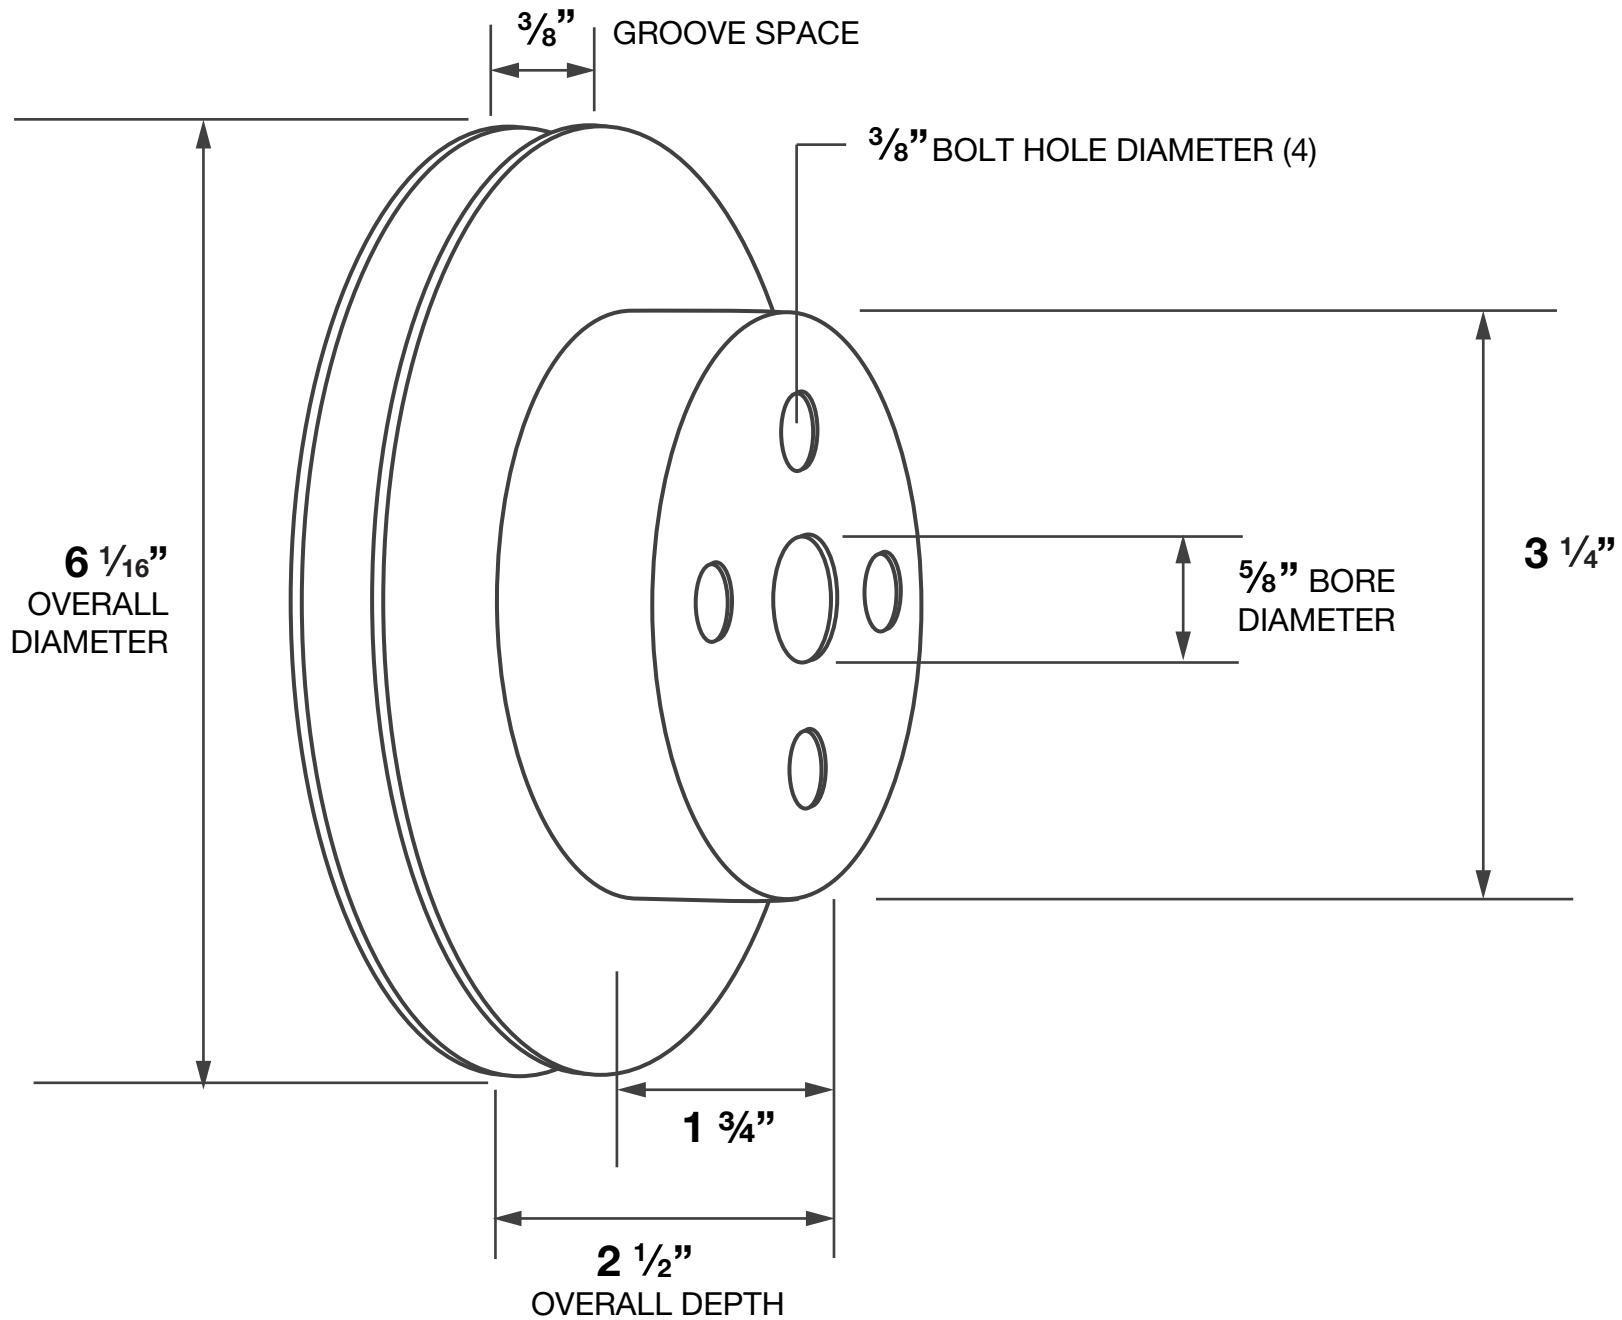

FM-EP002 65-68 MUSTANG
Water Pump Pulley, 289 (Single Groove)

IMAGE NOT TO SCALE

Find out more about replacement engine cooling parts we have.