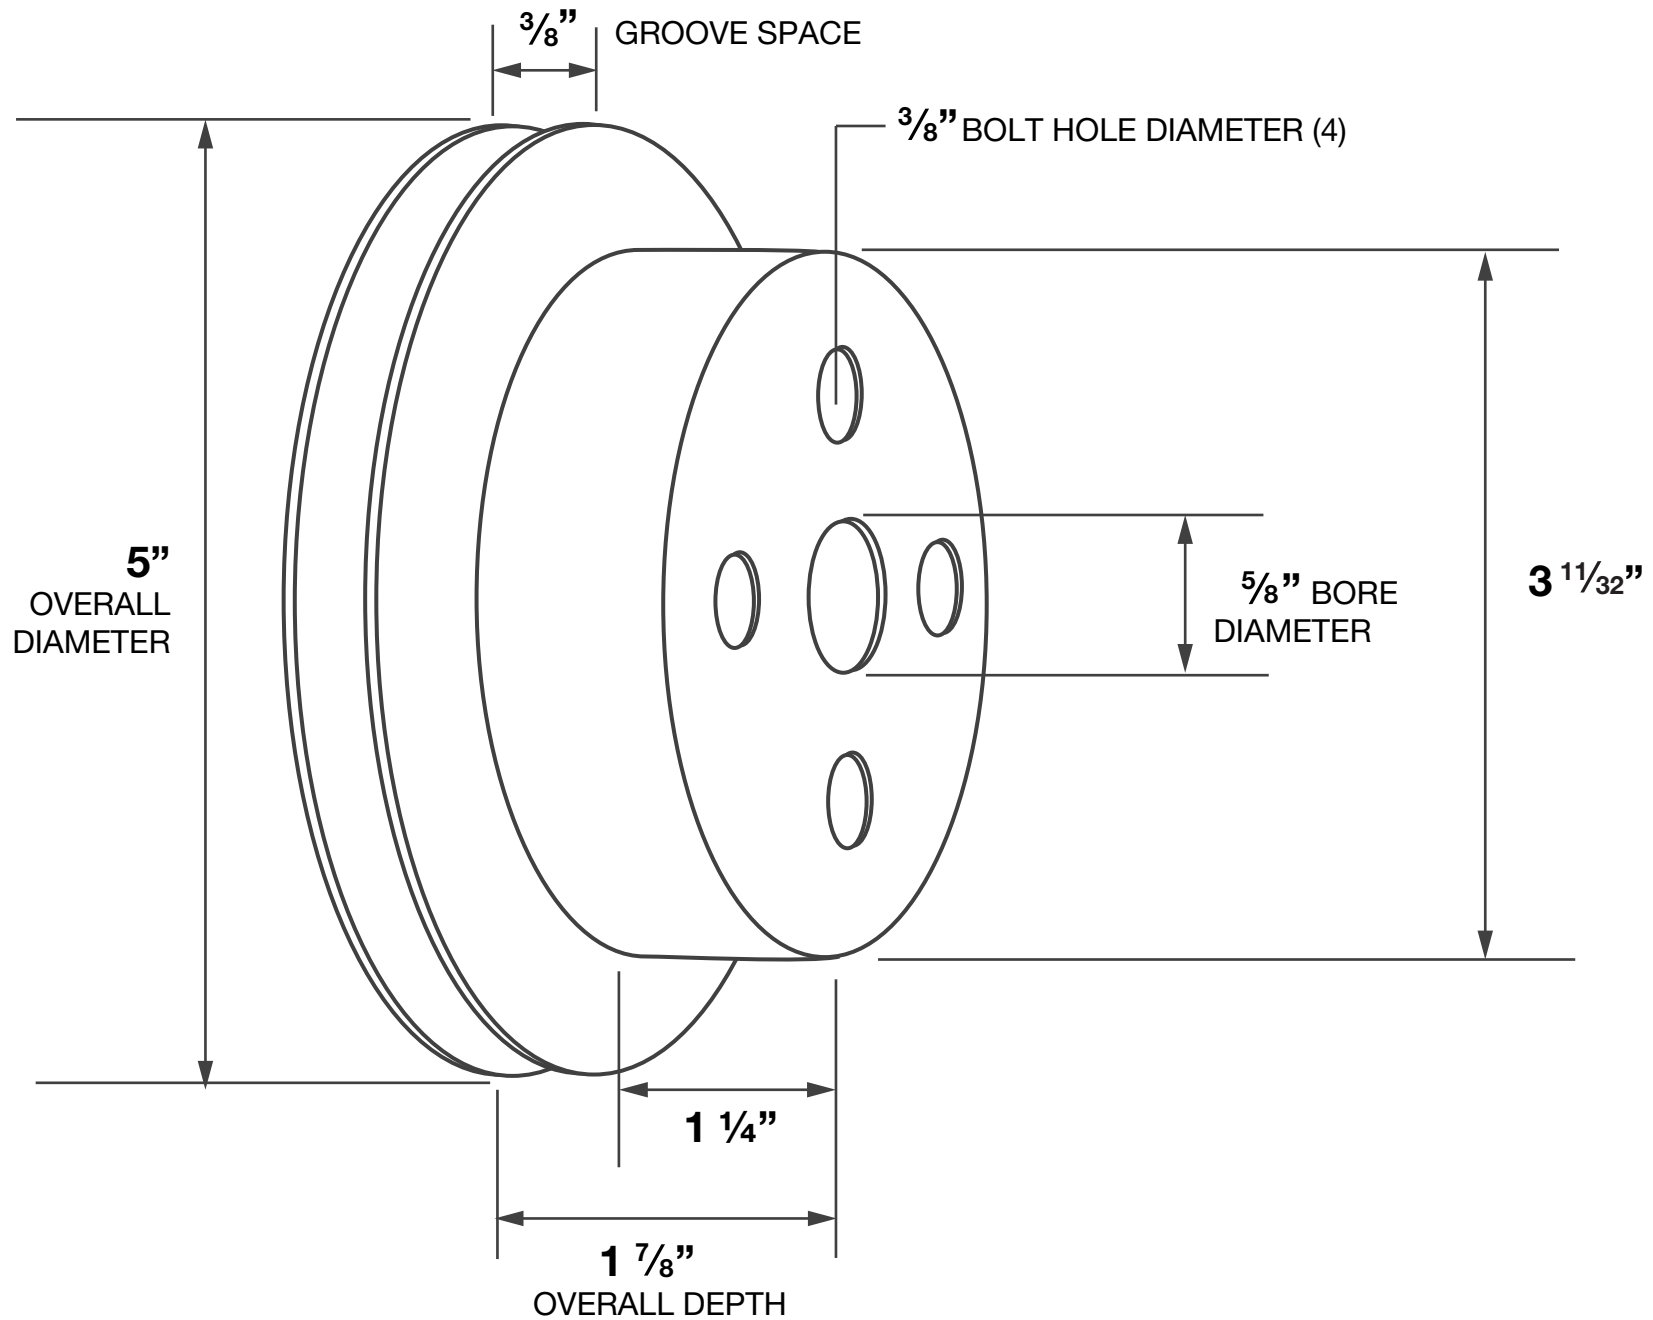

FM-EP001 65 MUSTANG
Water Pump Pulley, 6 Cylinder (Single Groove)

IMAGE NOT TO SCALE

Find out more about replacement engine cooling parts we have.