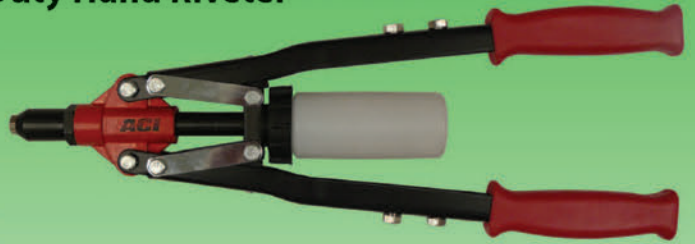

## Part Number 87900: Heavy Duty Hand Riveter

- Used for easy installation of Window Regulators and Window Lift Motors
- Long handles provide extra leverage
- Includes 10 Rivets of the following sizes: 1/8", 5/32", 3/32", 3/16", and 1/4"
- Extension included for hard to reach installation sites

## Part Number 87901: Door Panel and Trim Removal Set

- Used for easy removal of interior and exterior trim and door panels
- Rugged poly /nylon construction prevents marring
- Contains: 5 trim removal tools