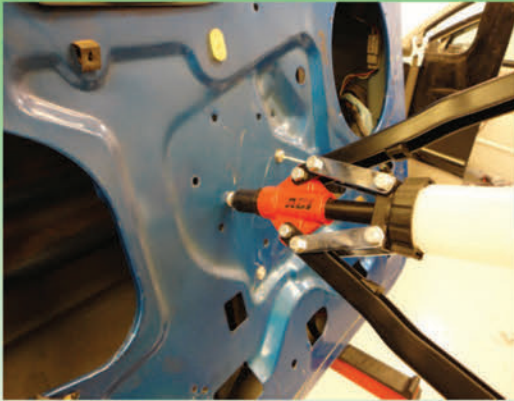

## Part Number 87900: Heavy Duty Hand Riveter

- Used for easy installation of Window Regulators and Window Lift Motors
- Long handles provide extra leverage
- Includes 10 Rivets of the following sizes: 1/8", 5/32", 3/32", 3/16", and 1/4"
- Extension included for hard to reach installation sites

## Part Number 87901: Door Panel and Trim Removal Set

- Used for easy removal of interior and exterior trim and door panels
- Rugged poly /nylon construction prevents marring
- Contains: 5 trim removal tools