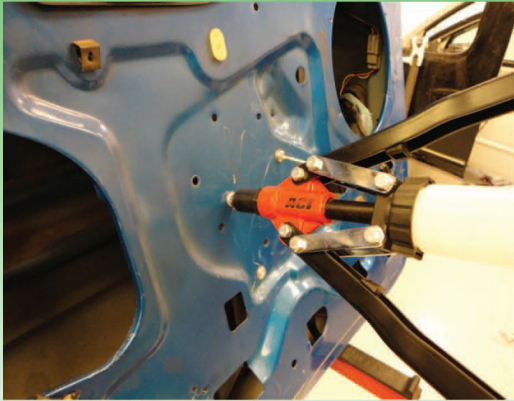

Introducing Installation Tools from **ACI**

NEW

Part Number 87900: Heavy Duty Hand Riveter

- Used for easy installation of Window Regulators and Window Lift Motors
- Long handles provide extra leverage
- Includes 10 Rivets of the following sizes: 1/8", 5/32", 3/32", 3/16", and 1/4"
- Extension included for hard to reach installation sites

Part Number 87901: Door Panel and Trim Removal Set

- Used for easy removal of interior and exterior trim and door panels
- Rugged poly /nylon construction prevents marring
- Contains: 5 trim removal tools