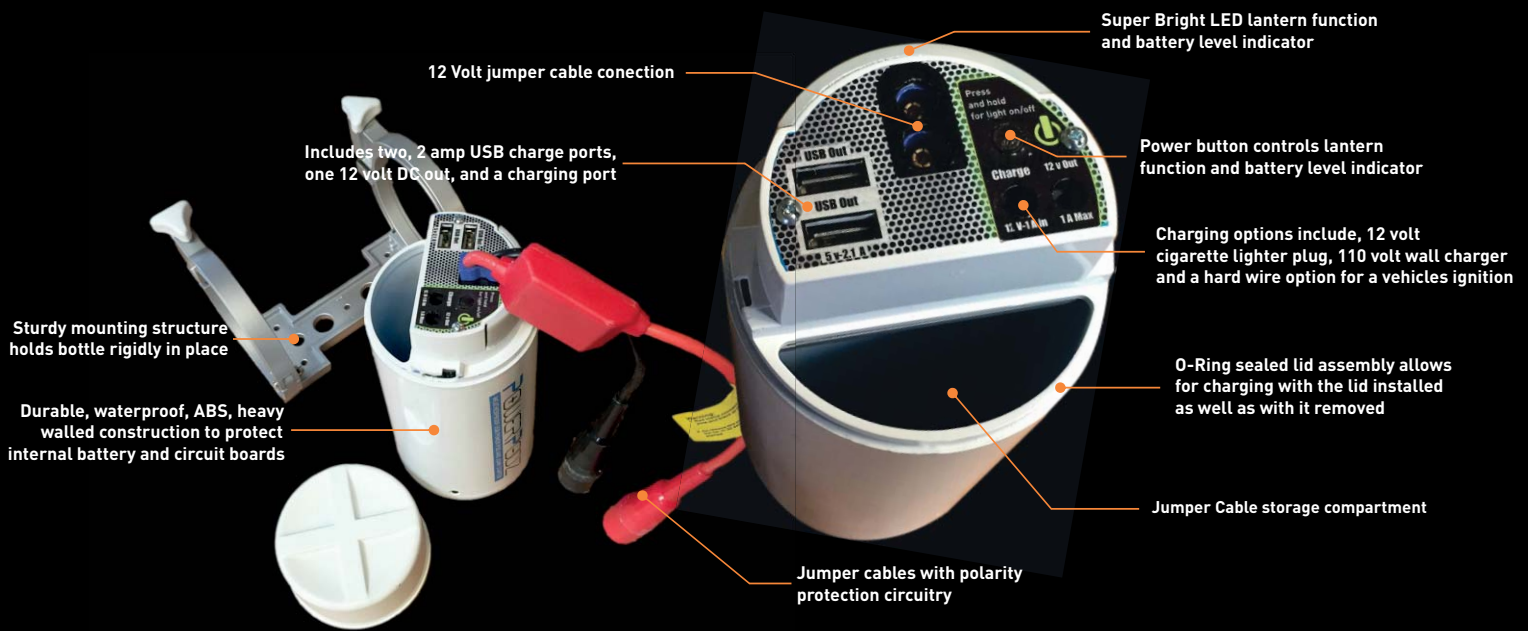

POWERPODZ

WEATHERPROOF USB POWER POD AND JUMP STARTER

NEW PRODUCT
RELEASE

Our **PowerPodz** USB Power Pod and Jump Starter is designed to give you a handy backup battery for traveling boating and power-sports trips. Designed to be used as a back up battery for your vehicles and a charger for your devices, this product provides plenty of amperage to start most vehicles. Cars, trucks, UTV's, ATV's, motorcycles, boats, the battery in our pack provides more capacity than some vehicles stock batteries. It's USB's will power up or charge devices quickly with its 2 amp ports. The built in super bright LED's provide a work light or lantern function. Our sturdy casing and weatherproof gaskets will keep the **PowerPodz** Jump Starter protected and available when you need it most. The included mount system allows you to install the jump starter in a convenient location and not have to worry about it being tossed all over when you're on the road.

PowerPodz mounted on the inside compartment of a Toy-Hauler trailer. Keeps it handy and available when needed.

Will hold a charge for approximately 1 year when fully charged.

Mounts easily in the storage area of trailers, Rv's and boats.

Features:

- 11200 mAh Lithium battery pack inside. Provides 400 amps peak, 200 amps continuous
- 2 USB ports rated at 2 amps each and a 2.1 mm output plug for charging or powering devices
- Sturdy heavy wall injection molded housing for strength and durability
- Patented Watertight design so it can be mounted most anywhere
- Rigid mount included with threaded knobs for quick removal of the pack. Can be easily hardwired to the vehicle so it charges whenever the engine is running
- Lid can be removed while pack is in the mount for use without having to remove completely
- 4 Cree super bright LED's provide a work light or lantern function.
- Includes both 110 volt wall charger and 12 volt cigarette charger
- 1 year warranty against manufacturers defects